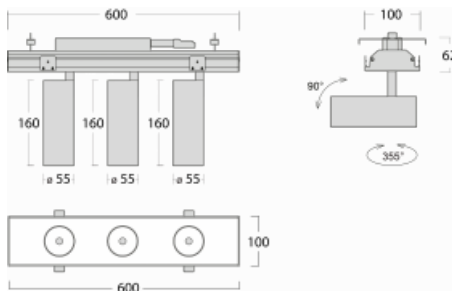

Luminaire

Rofo

250S-K0CW-30GGE/940, W

Type of installation	Recessed
Light distribution	Direct
Luminaire shape	Linear
Colour of the luminaires	White
Material	Aluminium
Lifetime	L80/B20 50 000 hours
Warranty	60 months
Description of luminaires	Luminaire recessed
item description	Knauf; Adels connector

Technical drawing

Curve

Dimensions	600 mm × 100 mm × 62 mm
Light source	LED MODUL
Type of optical system	Reflector
Luminous flux	1750 lm ± 10 %
Colour Temperature	4000 K cool white
Luminous efficacy	88 lm/W
MacAdam Light source	3
Colour rendering index	90
Beam angle	68°