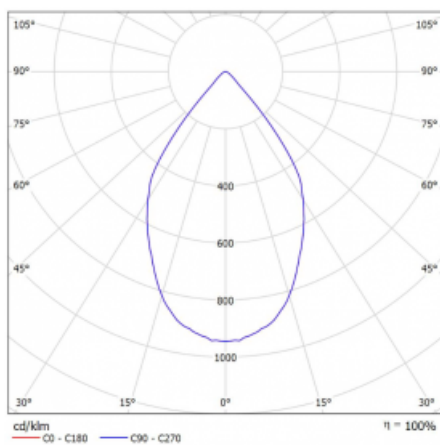

Luminaire

Rofo

250S-K0CW-30GGE/940, W

Type of installation	Recessed
Light distribution	Direct
Luminaire shape	Linear
Colour of the luminaires	White
Material	Aluminium
Lifetime	L80/B20 50 000 hours
Warranty	5 years
Description of luminaires	Luminaire recessed
item description	Knauf; Adels connector

Technical drawing

Curve

Dimensions	600 mm × 100 mm × 62 mm
Light source	LED MODUL
Type of optical system	Reflector
Luminous flux*	1750 lm
Colour Temperature	4000 K cool white
Luminous efficacy	88 lm/W
MacAdam Light source	3
Colour rendering index	90
Beam angle	68°