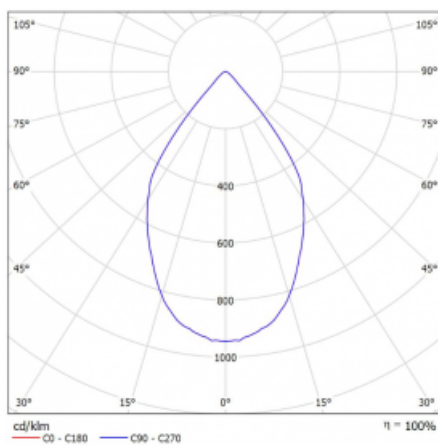

Luminaire

Rofo

250S-K0CW-30GGE/940, W

Type of installation	Recessed
Light distribution	Direct
Luminaire shape	Linear
Colour of the luminaires	White
Material	Aluminium
Lifetime	L80/B20 50 000 hours
Warranty	60 months
Description of luminaires	Luminaire recessed
item description	Knauf; Adels connector

Technical drawing

Curve

Dimensions	600 mm × 100 mm × 62 mm
Light source	LED MODUL
Type of optical system	Reflector
Luminous flux	1750 lm ± 10 %
Colour Temperature	4000 K cool white
Luminous efficacy	88 lm/W
MacAdam Light source	3
Colour rendering index	90
Beam angle	68°