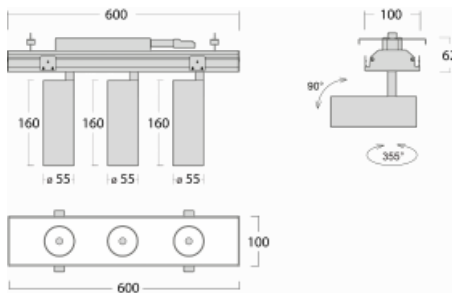

# Rofo

250S-K0CW-30GGE/930, W

Type of installation	Recessed
Light distribution	Direct
Luminaire shape	Linear
Colour of the luminaires	White
Material	Aluminium
Lifetime	L80/B20 50 000 hours
Warranty	60 months
Description of luminaires	Luminaire recessed
item description	Knauf; Adels connector

**Technical drawing**

**Curve**

Dimensions	600 mm × 100 mm × 62 mm
Light source	LED MODUL
Type of optical system	Reflector
Luminous flux	1650 lm ± 10 %
Colour Temperature	3000 K warm white
Luminous efficacy	83 lm/W
MacAdam Light source	3
Colour rendering index	90
Beam angle	68°