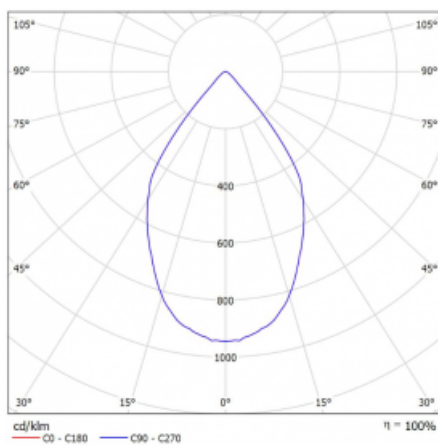

# Rofo

250S-K0CW-30GGE/930, W

Type of installation	Recessed
Light distribution	Direct
Luminaire shape	Linear
Colour of the luminaires	White
Material	Aluminium
Lifetime	L80/B20 50 000 hours
Warranty	60 months
Description of luminaires	Luminaire recessed
item description	Knauf; Adels connector

**Technical drawing**

**Curve**

Dimensions	600 mm × 100 mm × 62 mm
Light source	LED MODUL
Type of optical system	Reflector
Luminous flux	1650 lm ± 10 %
Colour Temperature	3000 K warm white
Luminous efficacy	83 lm/W
MacAdam Light source	3
Colour rendering index	90
Beam angle	68°