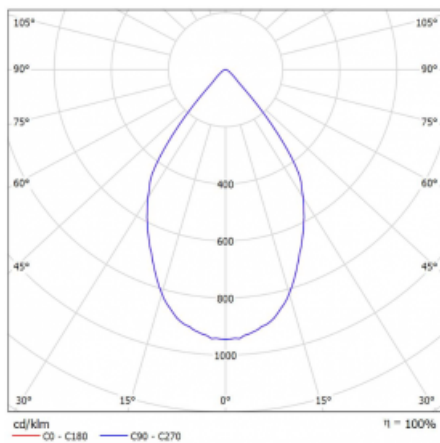

Luminaire

Rofo

250S-K0CW-30GGE/930, W

Type of installation	Recessed
Light distribution	Direct
Luminaire shape	Linear
Colour of the luminaires	White
Material	Aluminium
Lifetime	L80/B20 50 000 hours
Warranty	5 years
Description of luminaires	Luminaire recessed
item description	Knauf; Adels connector

Technical drawing

Curve

Dimensions	600 mm × 100 mm × 62 mm
Light source	LED MODUL
Type of optical system	Reflector
Luminous flux*	1650 lm
Colour Temperature	3000 K warm white
Luminous efficacy	83 lm/W
MacAdam Light source	3
Colour rendering index	90
Beam angle	68°