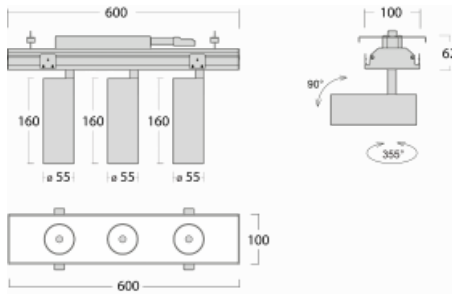

Luminaire

Rofo

250S-K0CW-30GGE/930, W

Type of installation	Recessed
Light distribution	Direct
Luminaire shape	Linear
Colour of the luminaires	White
Material	Aluminium
Lifetime	L80/B20 50 000 hours
Warranty	5 years
Description of luminaires	Luminaire recessed
item description	Knauf; Adels connector

Technical drawing

Curve

Dimensions	600 mm × 100 mm × 62 mm
Light source	LED MODUL
Type of optical system	Reflector
Luminous flux*	1650 lm
Colour Temperature	3000 K warm white
Luminous efficacy	83 lm/W
MacAdam Light source	3
Colour rendering index	90
Beam angle	68°