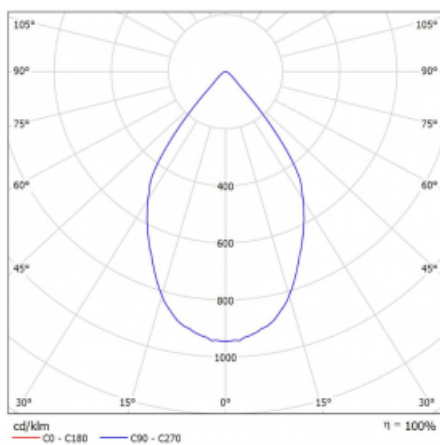

# Rofo

250S-K0CW-30GGD/940, W

Type of installation	Recessed
Light distribution	Direct
Luminaire shape	Linear
Colour of the luminaires	White
Material	Aluminium
Lifetime	L80/B20 50 000 hours
Warranty	60 months
Description of luminaires	Luminaire recessed
item description	Knauf; Adels connector

**Technical drawing**

**Curve**

Dimensions	600 mm × 100 mm × 62 mm
Light source	LED MODUL
Type of optical system	Reflector
Luminous flux	1750 lm ± 10 %
Colour Temperature	4000 K cool white
Luminous efficacy	88 lm/W
MacAdam Light source	3
Colour rendering index	90
Beam angle	68°