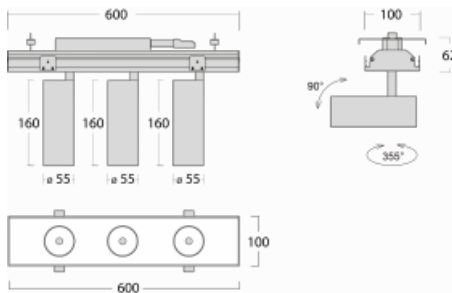

# Rofo

250S-K0CW-30GGD/940, W

Type of installation	Recessed
Light distribution	Direct
Luminaire shape	Linear
Colour of the luminaires	White
Material	Aluminium
Lifetime	L80/B20 50 000 hours
Warranty	60 months
Description of luminaires	Luminaire recessed
item description	Knauf; Adels connector

**Technical drawing**

**Curve**

Dimensions	600 mm × 100 mm × 62 mm
Light source	LED MODUL
Type of optical system	Reflector
Luminous flux	1750 lm ± 10 %
Colour Temperature	4000 K cool white
Luminous efficacy	88 lm/W
MacAdam Light source	3
Colour rendering index	90
Beam angle	68°