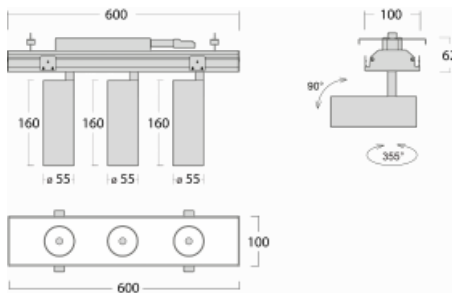

# Rofo

250S-K0CW-30GDE/940, W

Type of installation	Recessed
Light distribution	Direct
Luminaire shape	Linear
Colour of the luminaires	White
Material	Aluminium
Lifetime	L80/B20 50 000 hours
Warranty	60 months
Description of luminaires	Luminaire recessed
item description	Knauf; Adels connector

**Technical drawing**

**Curve**

Dimensions	600 mm × 100 mm × 62 mm
Light source	LED MODUL
Type of optical system	Reflector
Luminous flux	1250 lm ± 10 %
Colour Temperature	4000 K cool white
Luminous efficacy	92 lm/W
MacAdam Light source	3
Colour rendering index	90
Beam angle	68°