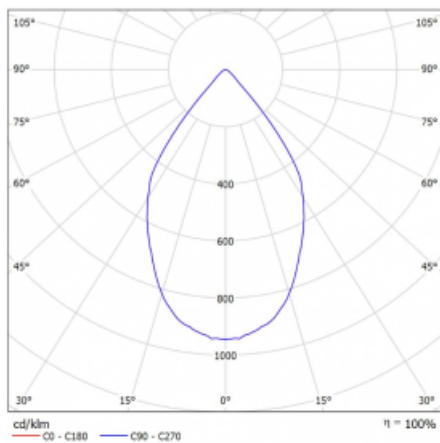

# Rofo

250S-K0CW-30GDE/940, W

Type of installation	Recessed
Light distribution	Direct
Luminaire shape	Linear
Colour of the luminaires	White
Material	Aluminium
Lifetime	L80/B20 50 000 hours
Warranty	5 years
Description of luminaires	Luminaire recessed
item description	Knauf; Adels connector

**Technical drawing**

**Curve**

Dimensions	600 mm × 100 mm × 62 mm
Light source	LED MODUL
Type of optical system	Reflector
Luminous flux*	1250 lm
Colour Temperature	4000 K cool white
Luminous efficacy	92 lm/W
MacAdam Light source	3
Colour rendering index	90
Beam angle	68°