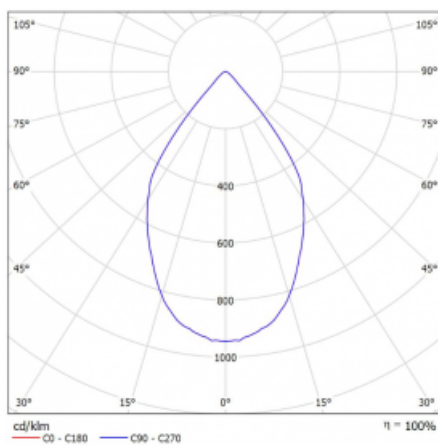

# Rofo

250S-K0CW-30GDE/940, W

Type of installation	Recessed
Light distribution	Direct
Luminaire shape	Linear
Colour of the luminaires	White
Material	Aluminium
Lifetime	L80/B20 50 000 hours
Warranty	60 months
Description of luminaires	Luminaire recessed
item description	Knauf; Adels connector

**Technical drawing**

**Curve**

Dimensions	600 mm × 100 mm × 62 mm
Light source	LED MODUL
Type of optical system	Reflector
Luminous flux	1250 lm ± 10 %
Colour Temperature	4000 K cool white
Luminous efficacy	92 lm/W
MacAdam Light source	3
Colour rendering index	90
Beam angle	68°