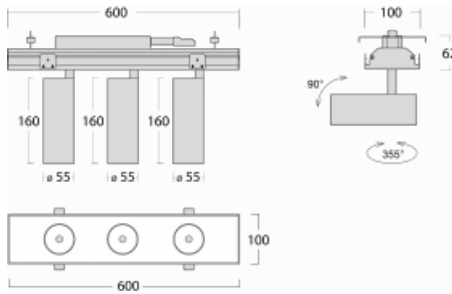

# Rofo

250S-K0CW-30GDE/940, W

Type of installation	Recessed
Light distribution	Direct
Luminaire shape	Linear
Colour of the luminaires	White
Material	Aluminium
Lifetime	L80/B20 50 000 hours
Warranty	5 years
Description of luminaires	Luminaire recessed
item description	Knauf; Adels connector

**Technical drawing**

**Curve**

Dimensions	600 mm × 100 mm × 62 mm
Light source	LED MODUL
Type of optical system	Reflector
Luminous flux*	1250 lm
Colour Temperature	4000 K cool white
Luminous efficacy	92 lm/W
MacAdam Light source	3
Colour rendering index	90
Beam angle	68°