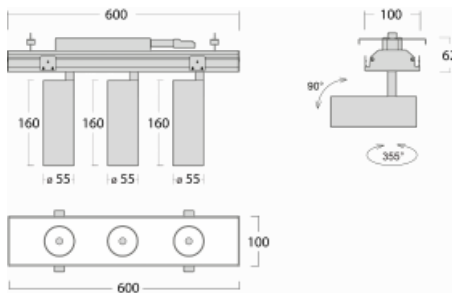

# Rofo

250S-K0CW-30GDE/930, W

Type of installation	Recessed
Light distribution	Direct
Luminaire shape	Linear
Colour of the luminaires	White
Material	Aluminium
Lifetime	L80/B20 50 000 hours
Warranty	60 months
Description of luminaires	Luminaire recessed
item description	Knauf; Adels connector

**Technical drawing**

**Curve**

Dimensions	600 mm × 100 mm × 62 mm
Light source	LED MODUL
Type of optical system	Reflector
Luminous flux	1200 lm ± 10 %
Colour Temperature	3000 K warm white
Luminous efficacy	88 lm/W
MacAdam Light source	3
Colour rendering index	90
Beam angle	68°