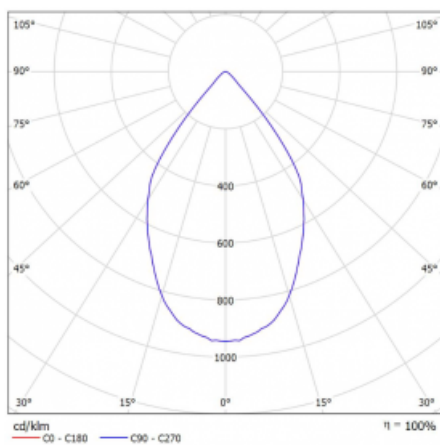

Luminaire

Rofo

250S-K0CW-30GDE/930, W

Type of installation	Recessed
Light distribution	Direct
Luminaire shape	Linear
Colour of the luminaires	White
Material	Aluminium
Lifetime	L80/B20 50 000 hours
Warranty	5 years
Description of luminaires	Luminaire recessed
item description	Knauf; Adels connector

Technical drawing

Curve

Dimensions	600 mm × 100 mm × 62 mm
Light source	LED MODUL
Type of optical system	Reflector
Luminous flux*	1200 lm
Colour Temperature	3000 K warm white
Luminous efficacy	88 lm/W
MacAdam Light source	3
Colour rendering index	90
Beam angle	68°