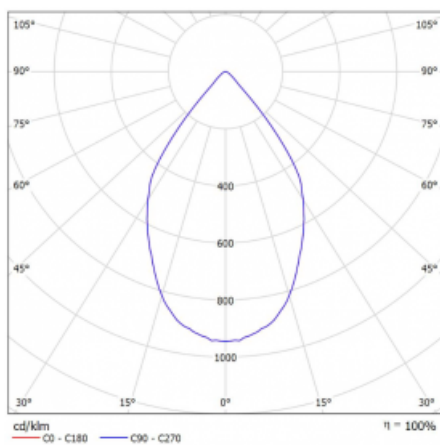

# Rofo

250S-K0CW-30GDE/930, W

Type of installation	Recessed
Light distribution	Direct
Luminaire shape	Linear
Colour of the luminaires	White
Material	Aluminium
Lifetime	L80/B20 50 000 hours
Warranty	60 months
Description of luminaires	Luminaire recessed
item description	Knauf; Adels connector

**Technical drawing**

**Curve**

Dimensions	600 mm × 100 mm × 62 mm
Light source	LED MODUL
Type of optical system	Reflector
Luminous flux	1200 lm ± 10 %
Colour Temperature	3000 K warm white
Luminous efficacy	88 lm/W
MacAdam Light source	3
Colour rendering index	90
Beam angle	68°