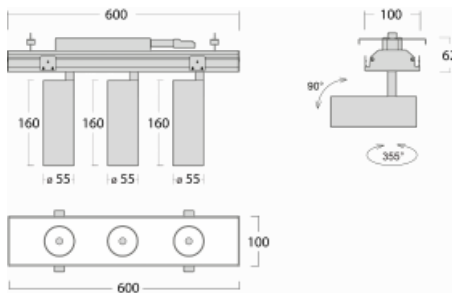

Luminaire

Rofo

250S-K0CW-30GDE/930, W

Type of installation	Recessed
Light distribution	Direct
Luminaire shape	Linear
Colour of the luminaires	White
Material	Aluminium
Lifetime	L80/B20 50 000 hours
Warranty	5 years
Description of luminaires	Luminaire recessed
item description	Knauf; Adels connector

Technical drawing

Curve

Dimensions	600 mm × 100 mm × 62 mm
Light source	LED MODUL
Type of optical system	Reflector
Luminous flux*	1200 lm
Colour Temperature	3000 K warm white
Luminous efficacy	88 lm/W
MacAdam Light source	3
Colour rendering index	90
Beam angle	68°

Luminaire power input*	40.8 W
Connection of the luminaires	ON/OFF
Electrical voltage	220-240V
Frequency	50/60Hz

  IP 20

*±10 %