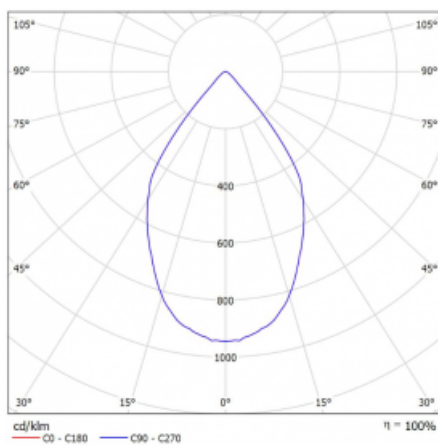

Luminaire

Rofo

250S-K0CW-30GDD/940, W

Type of installation	Recessed
Light distribution	Direct
Luminaire shape	Linear
Colour of the luminaires	White
Material	Aluminium
Lifetime	L80/B20 50 000 hours
Warranty	5 years
Description of luminaires	Luminaire recessed
item description	Knauf; Adels connector

Technical drawing

Curve

Dimensions	600 mm × 100 mm × 62 mm
Light source	LED MODUL
Type of optical system	Reflector
Luminous flux*	1250 lm
Colour Temperature	4000 K cool white
Luminous efficacy	92 lm/W
MacAdam Light source	3
Colour rendering index	90
Beam angle	68°