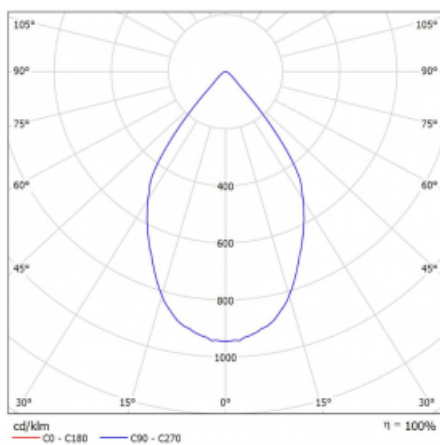

Luminaire

Rofo

250S-K0CW-30GDD/940, W

Type of installation	Recessed
Light distribution	Direct
Luminaire shape	Linear
Colour of the luminaires	White
Material	Aluminium
Lifetime	L80/B20 50 000 hours
Warranty	60 months
Description of luminaires	Luminaire recessed
item description	Knauf; Adels connector

Technical drawing

Curve

Dimensions	600 mm × 100 mm × 62 mm
Light source	LED MODUL
Type of optical system	Reflector
Luminous flux	1250 lm ± 10 %
Colour Temperature	4000 K cool white
Luminous efficacy	92 lm/W
MacAdam Light source	3
Colour rendering index	90
Beam angle	68°