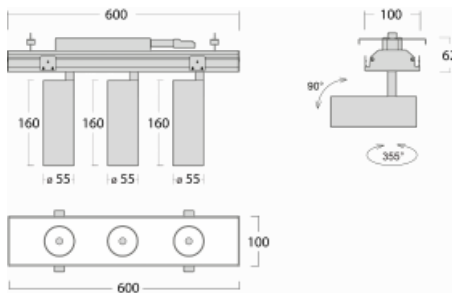

Luminaire

Rofo

250S-K0CW-30GDD/940, W

Type of installation	Recessed
Light distribution	Direct
Luminaire shape	Linear
Colour of the luminaires	White
Material	Aluminium
Lifetime	L80/B20 50 000 hours
Warranty	5 years
Description of luminaires	Luminaire recessed
item description	Knauf; Adels connector

Technical drawing

Curve

Dimensions	600 mm × 100 mm × 62 mm
Light source	LED MODUL
Type of optical system	Reflector
Luminous flux*	1250 lm
Colour Temperature	4000 K cool white
Luminous efficacy	92 lm/W
MacAdam Light source	3
Colour rendering index	90
Beam angle	68°

Luminaire power input* 40.8 W

Connection of the luminaires DALI

Electrical voltage 220-240V

Frequency 50/60Hz

  IP 20

*±10 %