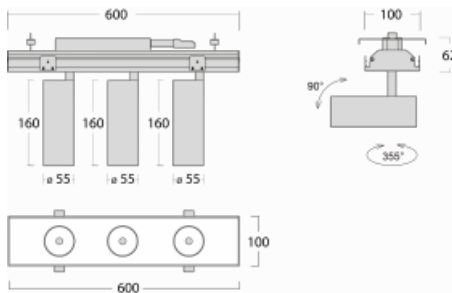

Luminaire

Rofo

250S-K0CW-30GDD/940, W

Type of installation	Recessed
Light distribution	Direct
Luminaire shape	Linear
Colour of the luminaires	White
Material	Aluminium
Lifetime	L80/B20 50 000 hours
Warranty	60 months
Description of luminaires	Luminaire recessed
item description	Knauf; Adels connector

Technical drawing

Curve

Dimensions	600 mm × 100 mm × 62 mm
Light source	LED MODUL
Type of optical system	Reflector
Luminous flux	1250 lm ± 10 %
Colour Temperature	4000 K cool white
Luminous efficacy	92 lm/W
MacAdam Light source	3
Colour rendering index	90
Beam angle	68°

Luminaire power input 40.8 W \pm 10 %

Connection of the luminaires DALI dimmable

Electrical voltage 220-240V

Frequency 50/60Hz

 **CE** IP 20