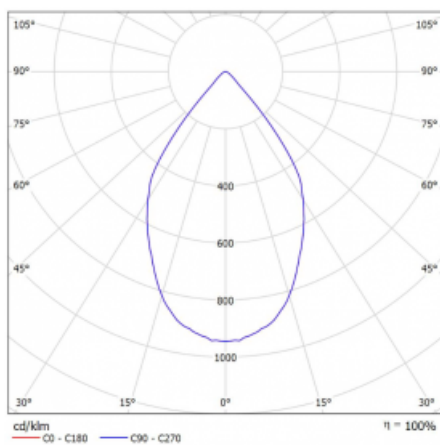

Luminaire

Rofo

250S-K0CW-30GDD/930, W

Type of installation	Recessed
Light distribution	Direct
Luminaire shape	Linear
Colour of the luminaires	White
Material	Aluminium
Lifetime	L80/B20 50 000 hours
Warranty	60 months
Description of luminaires	Luminaire recessed
item description	Knauf; Adels connector

Technical drawing

Curve

Dimensions	600 mm × 100 mm × 62 mm
Light source	LED MODUL
Type of optical system	Reflector
Luminous flux	1200 lm ± 10 %
Colour Temperature	3000 K warm white
Luminous efficacy	88 lm/W
MacAdam Light source	3
Colour rendering index	90
Beam angle	68°