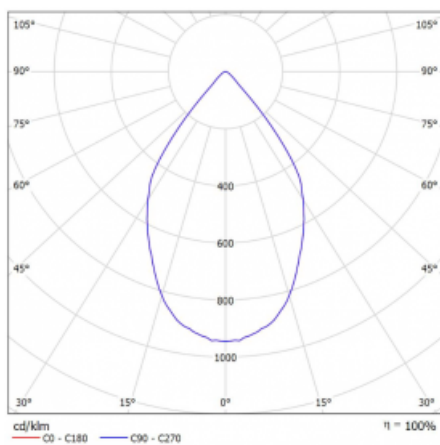

Luminaire

Rofo

250S-K0CW-20GGE/940, W

Type of installation	Recessed
Light distribution	Direct
Luminaire shape	Linear
Colour of the luminaires	White
Material	Aluminium
Lifetime	L80/B20 50 000 hours
Warranty	5 years
Description of luminaires	Luminaire recessed
item description	Knauf; Adels connector

Technical drawing

Dimensions 600 mm × 100 mm × 62 mm

Light source LED MODUL

Type of optical system Reflector

Luminous flux* 1750 lm

Colour Temperature 4000 K cool white

Luminous efficacy 88 lm/W

MacAdam Light source 3

Colour rendering index 90

Beam angle 68°

Curve

Luminaire power input*	40 W
Connection of the luminaires	ON/OFF
Electrical voltage	220-240V
Frequency	50/60Hz

  IP 20

*±10 %