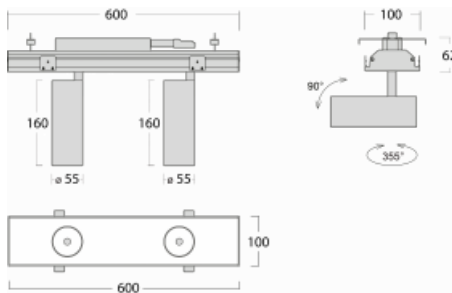

Luminaire

Rofo

250S-K0CW-20GGE/940, W

Type of installation	Recessed
Light distribution	Direct
Luminaire shape	Linear
Colour of the luminaires	White
Material	Aluminium
Lifetime	L80/B20 50 000 hours
Warranty	60 months
Description of luminaires	Luminaire recessed
item description	Knauf; Adels connector

Technical drawing

Curve

Dimensions	600 mm × 100 mm × 62 mm
Light source	LED MODUL
Type of optical system	Reflector
Luminous flux	1750 lm ± 10 %
Colour Temperature	4000 K cool white
Luminous efficacy	88 lm/W
MacAdam Light source	3
Colour rendering index	90
Beam angle	68°