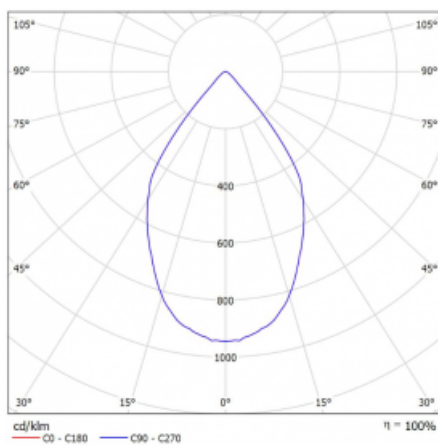

Luminaire

Rofo

250S-K0CW-20GGE/940, W

Type of installation	Recessed
Light distribution	Direct
Luminaire shape	Linear
Colour of the luminaires	White
Material	Aluminium
Lifetime	L80/B20 50 000 hours
Warranty	60 months
Description of luminaires	Luminaire recessed
item description	Knauf; Adels connector

Technical drawing

Curve

Dimensions	600 mm × 100 mm × 62 mm
Light source	LED MODUL
Type of optical system	Reflector
Luminous flux	1750 lm ± 10 %
Colour Temperature	4000 K cool white
Luminous efficacy	88 lm/W
MacAdam Light source	3
Colour rendering index	90
Beam angle	68°