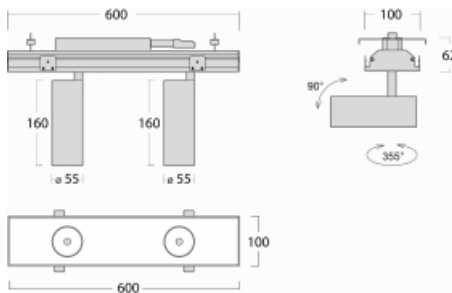

# Rofo

250S-K0CW-20GGE/930, W

Type of installation	Recessed
Light distribution	Direct
Luminaire shape	Linear
Colour of the luminaires	White
Material	Aluminium
Lifetime	L80/B20 50 000 hours
Warranty	5 years
Description of luminaires	Luminaire recessed
item description	Knauf; Adels connector

**Technical drawing**

**Curve**

Dimensions	600 mm × 100 mm × 62 mm
Light source	LED MODUL
Type of optical system	Reflector
Luminous flux*	1650 lm
Colour Temperature	3000 K warm white
Luminous efficacy	83 lm/W
MacAdam Light source	3
Colour rendering index	90
Beam angle	68°