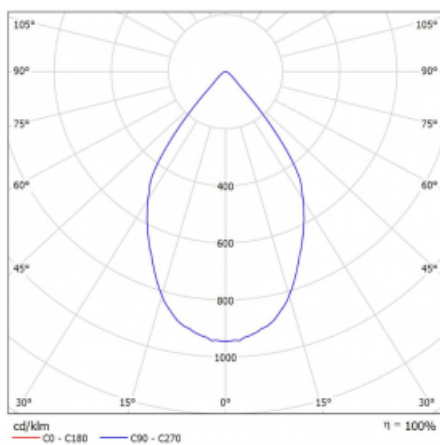

# Rofo

250S-K0CW-20GGE/930, W

Type of installation	Recessed
Light distribution	Direct
Luminaire shape	Linear
Colour of the luminaires	White
Material	Aluminium
Lifetime	L80/B20 50 000 hours
Warranty	5 years
Description of luminaires	Luminaire recessed
item description	Knauf; Adels connector

**Technical drawing**

**Curve**

Dimensions	600 mm × 100 mm × 62 mm
Light source	LED MODUL
Type of optical system	Reflector
Luminous flux*	1650 lm
Colour Temperature	3000 K warm white
Luminous efficacy	83 lm/W
MacAdam Light source	3
Colour rendering index	90
Beam angle	68°