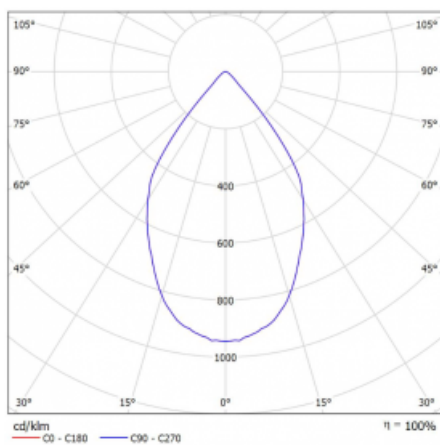

Luminaire

Rofo

250S-K0CW-20GGE/930, W

Type of installation	Recessed
Light distribution	Direct
Luminaire shape	Linear
Colour of the luminaires	White
Material	Aluminium
Lifetime	L80/B20 50 000 hours
Warranty	60 months
Description of luminaires	Luminaire recessed
item description	Knauf; Adels connector

Technical drawing

Curve

Dimensions	600 mm × 100 mm × 62 mm
Light source	LED MODUL
Type of optical system	Reflector
Luminous flux	1650 lm ± 10 %
Colour Temperature	3000 K warm white
Luminous efficacy	83 lm/W
MacAdam Light source	3
Colour rendering index	90
Beam angle	68°