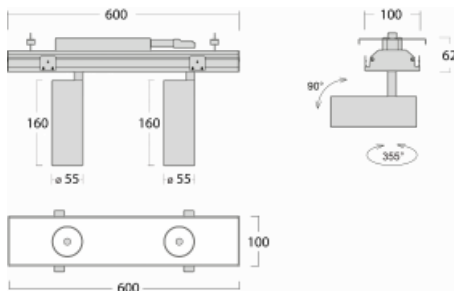

Luminaire

Rofo

250S-K0CW-20GGE/930, W

Type of installation	Recessed
Light distribution	Direct
Luminaire shape	Linear
Colour of the luminaires	White
Material	Aluminium
Lifetime	L80/B20 50 000 hours
Warranty	60 months
Description of luminaires	Luminaire recessed
item description	Knauf; Adels connector

Technical drawing

Curve

Dimensions	600 mm × 100 mm × 62 mm
Light source	LED MODUL
Type of optical system	Reflector
Luminous flux	1650 lm ± 10 %
Colour Temperature	3000 K warm white
Luminous efficacy	83 lm/W
MacAdam Light source	3
Colour rendering index	90
Beam angle	68°