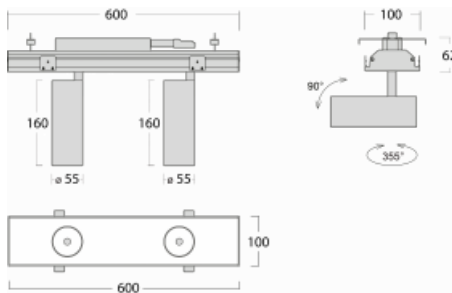

Luminaire

Rofo

250S-K0CW-20GGD/940, W

Type of installation	Recessed
Light distribution	Direct
Luminaire shape	Linear
Colour of the luminaires	White
Material	Aluminium
Lifetime	L80/B20 50 000 hours
Warranty	5 years
Description of luminaires	Luminaire recessed
item description	Knauf; Adels connector

Technical drawing

Curve

Dimensions	600 mm × 100 mm × 62 mm
Light source	LED MODUL
Type of optical system	Reflector
Luminous flux*	1750 lm
Colour Temperature	4000 K cool white
Luminous efficacy	88 lm/W
MacAdam Light source	3
Colour rendering index	90
Beam angle	68°

Luminaire power input*	40 W
Connection of the luminaires	DALI
Electrical voltage	220-240V
Frequency	50/60Hz

 **CE** IP 20

*±10 %