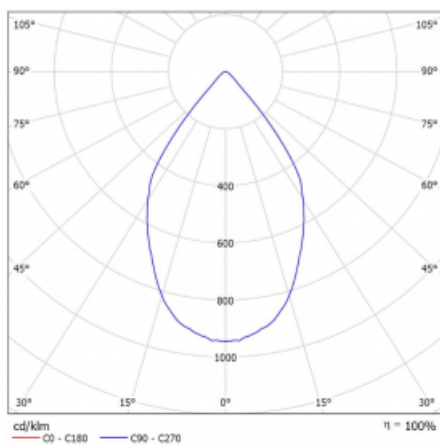

Luminaire

Rofo

250S-K0CW-20GGD/940, W

Type of installation	Recessed
Light distribution	Direct
Luminaire shape	Linear
Colour of the luminaires	White
Material	Aluminium
Lifetime	L80/B20 50 000 hours
Warranty	60 months
Description of luminaires	Luminaire recessed
item description	Knauf; Adels connector

Technical drawing

Dimensions 600 mm × 100 mm × 62 mm

Light source LED MODUL

Type of optical system Reflector

Luminous flux 1750 lm ± 10 %

Colour Temperature 4000 K cool white

Luminous efficacy 88 lm/W

MacAdam Light source 3

Colour rendering index 90

Beam angle 68°

Curve

Luminaire power input 40 W \pm 10 %

Connection of the luminaires DALI dimmable

Electrical voltage 220-240V

Frequency 50/60Hz

 **CE** IP 20