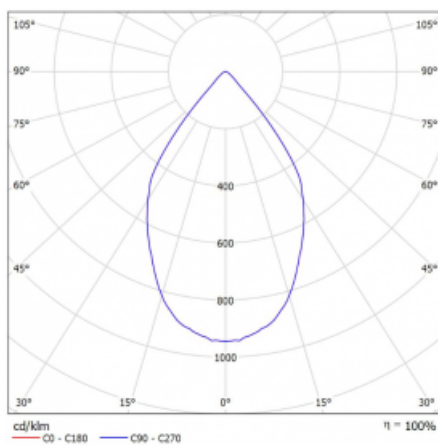

Luminaire

Rofo

250S-K0CW-20GGD/940, W

Type of installation	Recessed
Light distribution	Direct
Luminaire shape	Linear
Colour of the luminaires	White
Material	Aluminium
Lifetime	L80/B20 50 000 hours
Warranty	5 years
Description of luminaires	Luminaire recessed
item description	Knauf; Adels connector

Technical drawing

Curve

Dimensions	600 mm × 100 mm × 62 mm
Light source	LED MODUL
Type of optical system	Reflector
Luminous flux*	1750 lm
Colour Temperature	4000 K cool white
Luminous efficacy	88 lm/W
MacAdam Light source	3
Colour rendering index	90
Beam angle	68°