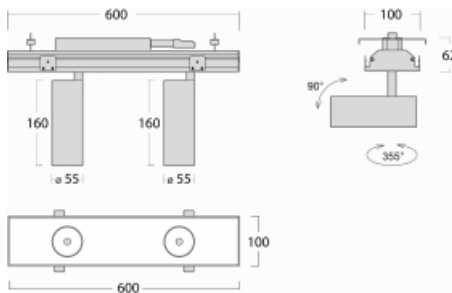

Luminaire

Rofo

250S-K0CW-20GGD/940, W

Type of installation	Recessed
Light distribution	Direct
Luminaire shape	Linear
Colour of the luminaires	White
Material	Aluminium
Lifetime	L80/B20 50 000 hours
Warranty	60 months
Description of luminaires	Luminaire recessed
item description	Knauf; Adels connector

Technical drawing

Dimensions 600 mm × 100 mm × 62 mm

Light source LED MODUL

Type of optical system Reflector

Luminous flux 1750 lm ± 10 %

Colour Temperature 4000 K cool white

Luminous efficacy 88 lm/W

MacAdam Light source 3

Colour rendering index 90

Beam angle 68°

Curve

Luminaire power input 40 W \pm 10 %

Connection of the luminaires DALI dimmable

Electrical voltage 220-240V

Frequency 50/60Hz

 **CE** IP 20