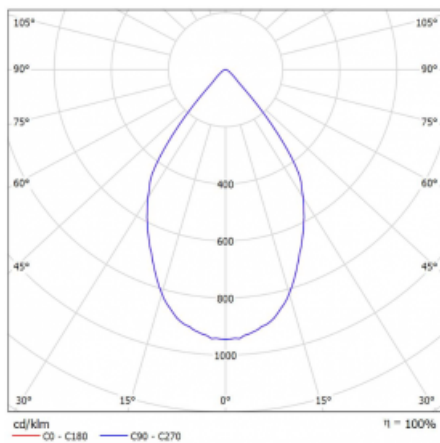

Luminaire

Rofo

250S-K0CW-20GGD/930, W

Type of installation	Recessed
Light distribution	Direct
Luminaire shape	Linear
Colour of the luminaires	White
Material	Aluminium
Lifetime	L80/B20 50 000 hours
Warranty	60 months
Description of luminaires	Luminaire recessed
item description	Knauf; Adels connector

Technical drawing

Curve

Dimensions	600 mm × 100 mm × 62 mm
Light source	LED MODUL
Type of optical system	Reflector
Luminous flux	1650 lm ± 10 %
Colour Temperature	3000 K warm white
Luminous efficacy	83 lm/W
MacAdam Light source	3
Colour rendering index	90
Beam angle	68°