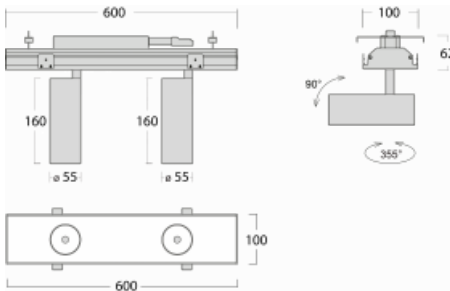

Luminaire

Rofo

250S-K0CW-20GGD/930, W

Type of installation	Recessed
Light distribution	Direct
Luminaire shape	Linear
Colour of the luminaires	White
Material	Aluminium
Lifetime	L80/B20 50 000 hours
Warranty	60 months
Description of luminaires	Luminaire recessed
item description	Knauf; Adels connector

Technical drawing

Curve

Dimensions	600 mm × 100 mm × 62 mm
Light source	LED MODUL
Type of optical system	Reflector
Luminous flux	1650 lm ± 10 %
Colour Temperature	3000 K warm white
Luminous efficacy	83 lm/W
MacAdam Light source	3
Colour rendering index	90
Beam angle	68°