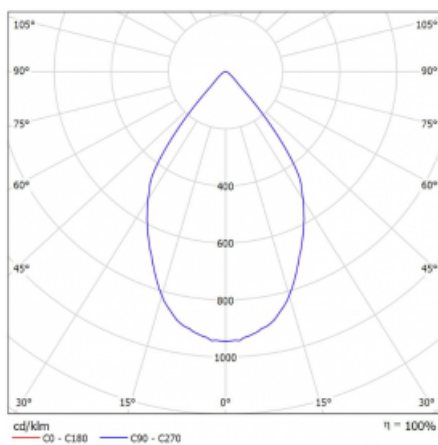

Luminaire

Rofo

250S-K0CW-20GGD/930, W

Type of installation	Recessed
Light distribution	Direct
Luminaire shape	Linear
Colour of the luminaires	White
Material	Aluminium
Lifetime	L80/B20 50 000 hours
Warranty	5 years
Description of luminaires	Luminaire recessed
item description	Knauf; Adels connector

Technical drawing

Curve

Dimensions	600 mm × 100 mm × 62 mm
Light source	LED MODUL
Type of optical system	Reflector
Luminous flux*	1650 lm
Colour Temperature	3000 K warm white
Luminous efficacy	83 lm/W
MacAdam Light source	3
Colour rendering index	90
Beam angle	68°