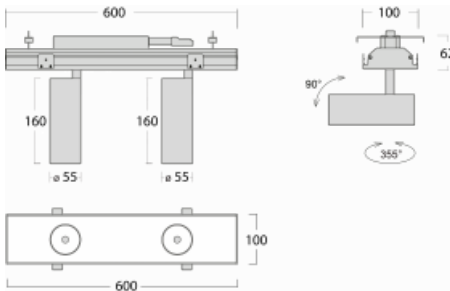

Luminaire

Rofo

250S-K0CW-20GDE/940, W

Type of installation	Recessed
Light distribution	Direct
Luminaire shape	Linear
Colour of the luminaires	White
Material	Aluminium
Lifetime	L80/B20 50 000 hours
Warranty	5 years
Description of luminaires	Luminaire recessed
item description	Knauf; Adels connector

Technical drawing

Curve

Dimensions	600 mm × 100 mm × 62 mm
Light source	LED MODUL
Type of optical system	Reflector
Luminous flux*	1250 lm
Colour Temperature	4000 K cool white
Luminous efficacy	92 lm/W
MacAdam Light source	3
Colour rendering index	90
Beam angle	68°

Luminaire power input*	27.2 W
Connection of the luminaires	ON/OFF
Electrical voltage	220-240V
Frequency	50/60Hz

  IP 20

*±10 %