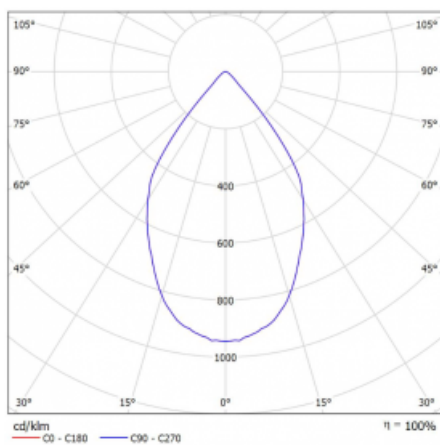

Luminaire

Rofo

250S-K0CW-20GDE/940, W

Type of installation	Recessed
Light distribution	Direct
Luminaire shape	Linear
Colour of the luminaires	White
Material	Aluminium
Lifetime	L80/B20 50 000 hours
Warranty	5 years
Description of luminaires	Luminaire recessed
item description	Knauf; Adels connector

Technical drawing

Curve

Dimensions	600 mm × 100 mm × 62 mm
Light source	LED MODUL
Type of optical system	Reflector
Luminous flux*	1250 lm
Colour Temperature	4000 K cool white
Luminous efficacy	92 lm/W
MacAdam Light source	3
Colour rendering index	90
Beam angle	68°