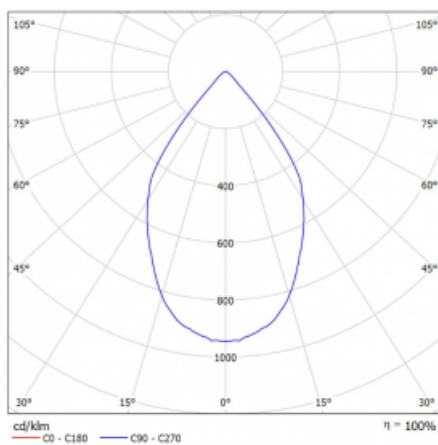

Luminaire

Rofo

250S-K0CW-20GDE/930, W

Type of installation	Recessed
Light distribution	Direct
Luminaire shape	Linear
Colour of the luminaires	White
Material	Aluminium
Lifetime	L80/B20 50 000 hours
Warranty	60 months
Description of luminaires	Luminaire recessed
item description	Knauf; Adels connector

Technical drawing

Curve

Dimensions	600 mm × 100 mm × 62 mm
Light source	LED MODUL
Type of optical system	Reflector
Luminous flux	1200 lm ± 10 %
Colour Temperature	3000 K warm white
Luminous efficacy	88 lm/W
MacAdam Light source	3
Colour rendering index	90
Beam angle	68°