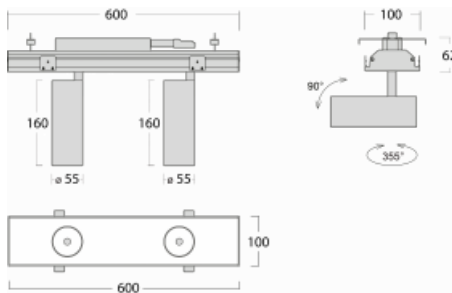

# Rofo

250S-K0CW-20GDD/940, W

Type of installation	Recessed
Light distribution	Direct
Luminaire shape	Linear
Colour of the luminaires	White
Material	Aluminium
Lifetime	L80/B20 50 000 hours
Warranty	60 months
Description of luminaires	Luminaire recessed
item description	Knauf; Adels connector

**Technical drawing**

**Curve**

Dimensions	600 mm × 100 mm × 62 mm
Light source	LED MODUL
Type of optical system	Reflector
Luminous flux	1250 lm ± 10 %
Colour Temperature	4000 K cool white
Luminous efficacy	92 lm/W
MacAdam Light source	3
Colour rendering index	90
Beam angle	68°