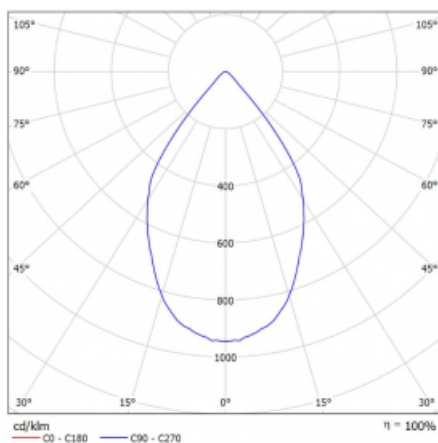

Luminaire

Rofo

250S-K0CW-20GDD/940, W

Type of installation	Recessed
Light distribution	Direct
Luminaire shape	Linear
Colour of the luminaires	White
Material	Aluminium
Lifetime	L80/B20 50 000 hours
Warranty	5 years
Description of luminaires	Luminaire recessed
item description	Knauf; Adels connector

Technical drawing

Curve

Dimensions	600 mm × 100 mm × 62 mm
Light source	LED MODUL
Type of optical system	Reflector
Luminous flux*	1250 lm
Colour Temperature	4000 K cool white
Luminous efficacy	92 lm/W
MacAdam Light source	3
Colour rendering index	90
Beam angle	68°