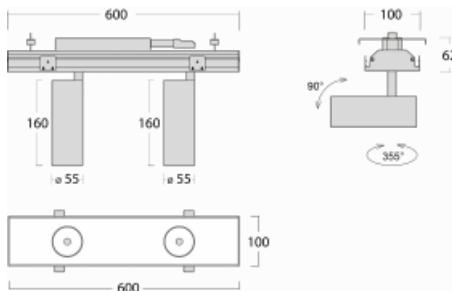

Luminaire

Rofo

250S-K0CW-20GDD/940, W

Type of installation	Recessed
Light distribution	Direct
Luminaire shape	Linear
Colour of the luminaires	White
Material	Aluminium
Lifetime	L80/B20 50 000 hours
Warranty	5 years
Description of luminaires	Luminaire recessed
item description	Knauf; Adels connector

Technical drawing

Curve

Dimensions	600 mm × 100 mm × 62 mm
Light source	LED MODUL
Type of optical system	Reflector
Luminous flux*	1250 lm
Colour Temperature	4000 K cool white
Luminous efficacy	92 lm/W
MacAdam Light source	3
Colour rendering index	90
Beam angle	68°

Luminaire power input* 27.2 W

Connection of the luminaires DALI

Electrical voltage 220-240V

Frequency 50/60Hz

 **CE** IP 20

*±10 %