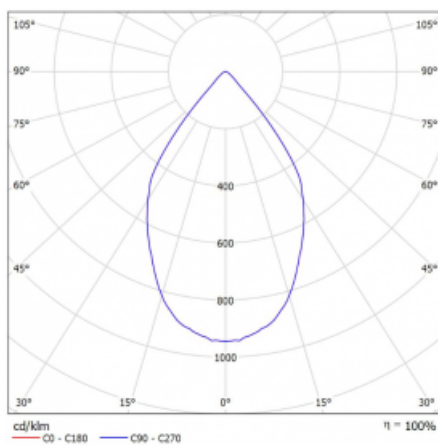

# Rofo

250S-K0CW-20GDD/940, W

Type of installation	Recessed
Light distribution	Direct
Luminaire shape	Linear
Colour of the luminaires	White
Material	Aluminium
Lifetime	L80/B20 50 000 hours
Warranty	60 months
Description of luminaires	Luminaire recessed
item description	Knauf; Adels connector

**Technical drawing**

**Curve**

Dimensions	600 mm × 100 mm × 62 mm
Light source	LED MODUL
Type of optical system	Reflector
Luminous flux	1250 lm ± 10 %
Colour Temperature	4000 K cool white
Luminous efficacy	92 lm/W
MacAdam Light source	3
Colour rendering index	90
Beam angle	68°