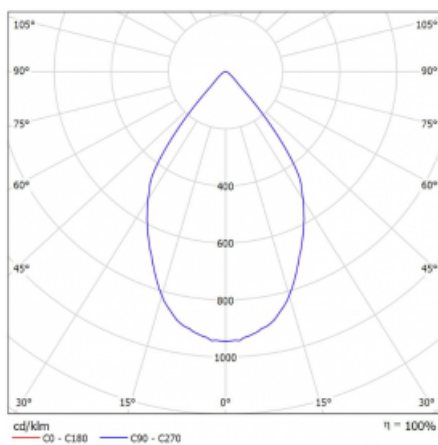

Luminaire

Rofo

250S-K0CW-20GDD/930, W

Type of installation	Recessed
Light distribution	Direct
Luminaire shape	Linear
Colour of the luminaires	White
Material	Aluminium
Lifetime	L80/B20 50 000 hours
Warranty	60 months
Description of luminaires	Luminaire recessed
item description	Knauf; Adels connector

Technical drawing

Curve

Dimensions	600 mm × 100 mm × 62 mm
Light source	LED MODUL
Type of optical system	Reflector
Luminous flux	1200 lm ± 10 %
Colour Temperature	3000 K warm white
Luminous efficacy	88 lm/W
MacAdam Light source	3
Colour rendering index	90
Beam angle	68°