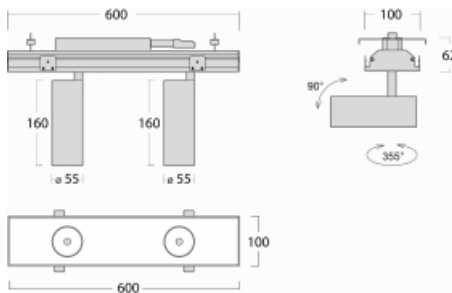

Luminaire

Rofo

250S-K0CW-20GDD/930, W

Type of installation	Recessed
Light distribution	Direct
Luminaire shape	Linear
Colour of the luminaires	White
Material	Aluminium
Lifetime	L80/B20 50 000 hours
Warranty	60 months
Description of luminaires	Luminaire recessed
item description	Knauf; Adels connector

Technical drawing

Curve

Dimensions	600 mm × 100 mm × 62 mm
Light source	LED MODUL
Type of optical system	Reflector
Luminous flux	1200 lm ± 10 %
Colour Temperature	3000 K warm white
Luminous efficacy	88 lm/W
MacAdam Light source	3
Colour rendering index	90
Beam angle	68°

Luminaire power input 27.2 W \pm 10 %

Connection of the luminaires DALI dimmable

Electrical voltage 220-240V

Frequency 50/60Hz

 **CE** IP 20