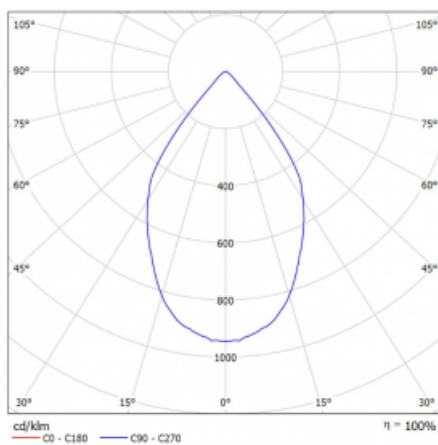

Luminaire

Rofo

250S-K0CW-20GDD/930, W

Type of installation	Recessed
Light distribution	Direct
Luminaire shape	Linear
Colour of the luminaires	White
Material	Aluminium
Lifetime	L80/B20 50 000 hours
Warranty	5 years
Description of luminaires	Luminaire recessed
item description	Knauf; Adels connector

Technical drawing

Curve

Dimensions	600 mm × 100 mm × 62 mm
Light source	LED MODUL
Type of optical system	Reflector
Luminous flux*	1200 lm
Colour Temperature	3000 K warm white
Luminous efficacy	88 lm/W
MacAdam Light source	3
Colour rendering index	90
Beam angle	68°