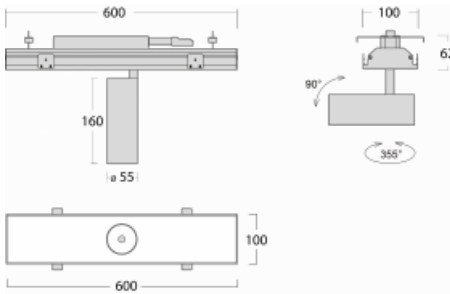

Luminaire

Rofo

250S-K0CW-10GGE/940, W

Type of installation	Recessed
Light distribution	Direct
Luminaire shape	Linear
Colour of the luminaires	White
Material	Aluminium
Lifetime	L80/B20 50 000 hours
Warranty	5 years
Description of luminaires	Luminaire recessed
item description	Knauf; Adels connector

Technical drawing

Dimensions 600 mm × 100 mm × 62 mm

Light source LED MODUL

Type of optical system Reflector

Luminous flux* 1750 lm

Colour Temperature 4000 K cool white

Luminous efficacy 88 lm/W

MacAdam Light source 3

Colour rendering index 90

Beam angle 68°

Curve

Luminaire power input*	20 W
Connection of the luminaires	ON/OFF
Electrical voltage	220-240V
Frequency	50/60Hz

  IP 20

*±10 %