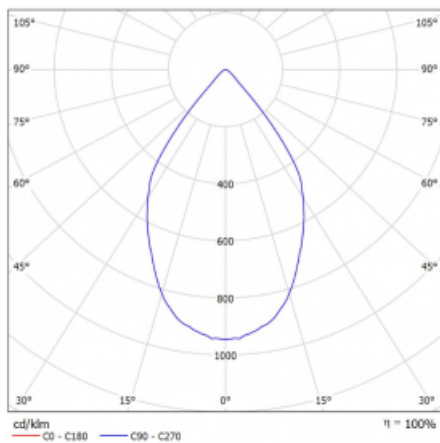

Luminaire

Rofo

250S-K0CW-10GGE/940, W

Type of installation	Recessed
Light distribution	Direct
Luminaire shape	Linear
Colour of the luminaires	White
Material	Aluminium
Lifetime	L80/B20 50 000 hours
Warranty	5 years
Description of luminaires	Luminaire recessed
item description	Knauf; Adels connector

Technical drawing

Dimensions 600 mm × 100 mm × 62 mm

Light source LED MODUL

Type of optical system Reflector

Luminous flux* 1750 lm

Colour Temperature 4000 K cool white

Luminous efficacy 88 lm/W

MacAdam Light source 3

Colour rendering index 90

Beam angle 68°

Curve

Luminaire power input*	20 W
Connection of the luminaires	ON/OFF
Electrical voltage	220-240V
Frequency	50/60Hz

  IP 20

*±10 %