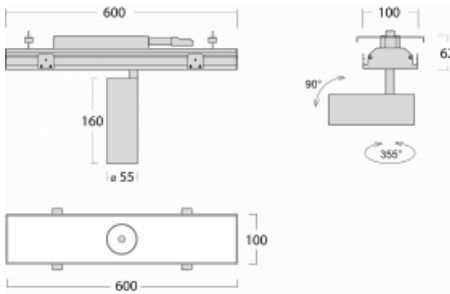

Luminaire

Rofo

250S-K0CW-10GGE/930, W

Type of installation	Recessed
Light distribution	Direct
Luminaire shape	Linear
Colour of the luminaires	White
Material	Aluminium
Lifetime	L80/B20 50 000 hours
Warranty	60 months
Description of luminaires	Luminaire recessed
item description	Knauf; Adels connector

Technical drawing

Dimensions 600 mm × 100 mm × 62 mm

Light source LED MODUL

Type of optical system Reflector

Luminous flux 1650 lm ± 10 %

Colour Temperature 3000 K warm white

Luminous efficacy 83 lm/W

MacAdam Light source 3

Colour rendering index 90

Beam angle 68°

Curve

Luminaire power input 20 W \pm 10 %

Connection of the luminaires Electronic ballast non-dimmable

Electrical voltage 220-240V

Frequency 50/60Hz

 **CE** IP 20