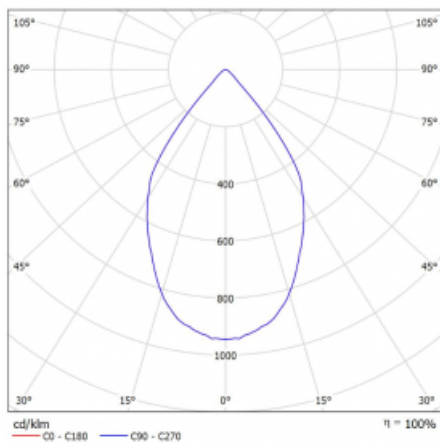

Luminaire

Rofo

250S-K0CW-10GGE/930, W

Type of installation	Recessed
Light distribution	Direct
Luminaire shape	Linear
Colour of the luminaires	White
Material	Aluminium
Lifetime	L80/B20 50 000 hours
Warranty	60 months
Description of luminaires	Luminaire recessed
item description	Knauf; Adels connector

Technical drawing

Dimensions 600 mm × 100 mm × 62 mm

Light source LED MODUL

Type of optical system Reflector

Luminous flux 1650 lm ± 10 %

Colour Temperature 3000 K warm white

Luminous efficacy 83 lm/W

MacAdam Light source 3

Colour rendering index 90

Beam angle 68°

Curve

Luminaire power input 20 W \pm 10 %

Connection of the luminaires Electronic ballast non-dimmable

Electrical voltage 220-240V

Frequency 50/60Hz

 **CE** IP 20