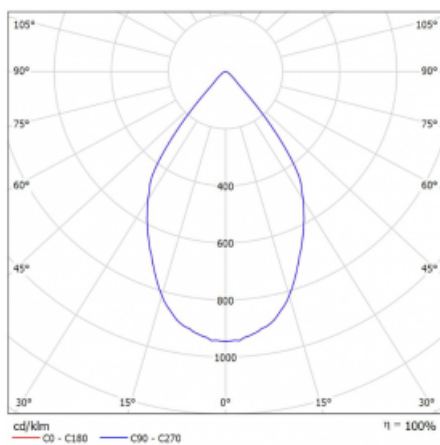

# Rofo

250S-K0CW-10GGE/930, W

Type of installation	Recessed
Light distribution	Direct
Luminaire shape	Linear
Colour of the luminaires	White
Material	Aluminium
Lifetime	L80/B20 50 000 hours
Warranty	5 years
Description of luminaires	Luminaire recessed
item description	Knauf; Adels connector

**Technical drawing**

Dimensions 600 mm × 100 mm × 62 mm

Light source LED MODUL

Type of optical system Reflector

Luminous flux\* 1650 lm

Colour Temperature 3000 K warm white

Luminous efficacy 83 lm/W

MacAdam Light source 3

Colour rendering index 90

Beam angle 68°

**Curve**

Luminaire power input*	20 W
Connection of the luminaires	ON/OFF
Electrical voltage	220-240V
Frequency	50/60Hz

  IP 20

\*±10 %