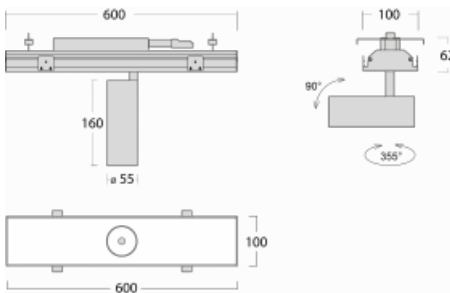

# Rofo

250S-K0CW-10GGE/930, W

Type of installation	Recessed
Light distribution	Direct
Luminaire shape	Linear
Colour of the luminaires	White
Material	Aluminium
Lifetime	L80/B20 50 000 hours
Warranty	5 years
Description of luminaires	Luminaire recessed
item description	Knauf; Adels connector

**Technical drawing**

Dimensions 600 mm × 100 mm × 62 mm

Light source LED MODUL

Type of optical system Reflector

Luminous flux\* 1650 lm

Colour Temperature 3000 K warm white

Luminous efficacy 83 lm/W

MacAdam Light source 3

Colour rendering index 90

Beam angle 68°

**Curve**

Luminaire power input*	20 W
Connection of the luminaires	ON/OFF
Electrical voltage	220-240V
Frequency	50/60Hz

  IP 20

\*±10 %