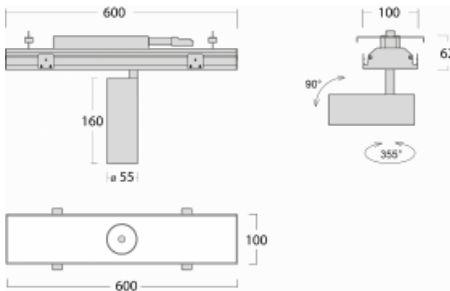

Luminaire

Rofo

250S-K0CW-10GGD/940, W

Type of installation	Recessed
Light distribution	Direct
Luminaire shape	Linear
Colour of the luminaires	White
Material	Aluminium
Lifetime	L80/B20 50 000 hours
Warranty	60 months
Description of luminaires	Luminaire recessed
item description	Knauf; Adels connector

Technical drawing

Curve

Dimensions	600 mm × 100 mm × 62 mm
Light source	LED MODUL
Type of optical system	Reflector
Luminous flux	1750 lm ± 10 %
Colour Temperature	4000 K cool white
Luminous efficacy	88 lm/W
MacAdam Light source	3
Colour rendering index	90
Beam angle	68°