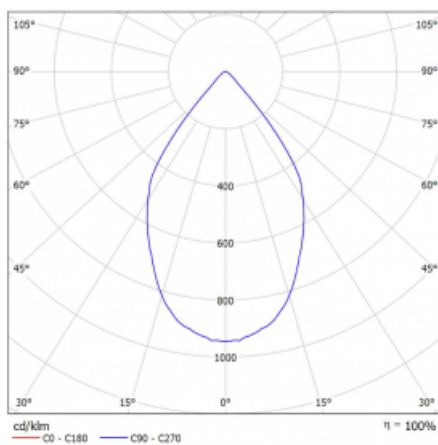

Luminaire

Rofo

250S-K0CW-10GGD/940, W

Type of installation	Recessed
Light distribution	Direct
Luminaire shape	Linear
Colour of the luminaires	White
Material	Aluminium
Lifetime	L80/B20 50 000 hours
Warranty	5 years
Description of luminaires	Luminaire recessed
item description	Knauf; Adels connector

Technical drawing

Dimensions 600 mm × 100 mm × 62 mm

Light source LED MODUL

Type of optical system Reflector

Luminous flux* 1750 lm

Colour Temperature 4000 K cool white

Luminous efficacy 88 lm/W

MacAdam Light source 3

Colour rendering index 90

Beam angle 68°

Curve

Luminaire power input*	20 W
Connection of the luminaires	DALI
Electrical voltage	220-240V
Frequency	50/60Hz

  IP 20

*±10 %