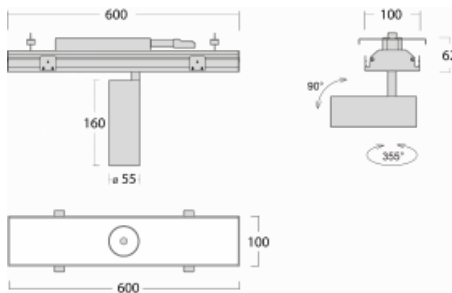

Luminaire

Rofo

250S-K0CW-10GGD/940, W

Type of installation	Recessed
Light distribution	Direct
Luminaire shape	Linear
Colour of the luminaires	White
Material	Aluminium
Lifetime	L80/B20 50 000 hours
Warranty	5 years
Description of luminaires	Luminaire recessed
item description	Knauf; Adels connector

Technical drawing

Dimensions 600 mm × 100 mm × 62 mm

Light source LED MODUL

Type of optical system Reflector

Luminous flux* 1750 lm

Colour Temperature 4000 K cool white

Luminous efficacy 88 lm/W

MacAdam Light source 3

Colour rendering index 90

Beam angle 68°

Curve

Luminaire power input*	20 W
Connection of the luminaires	DALI
Electrical voltage	220-240V
Frequency	50/60Hz

  IP 20

*±10 %