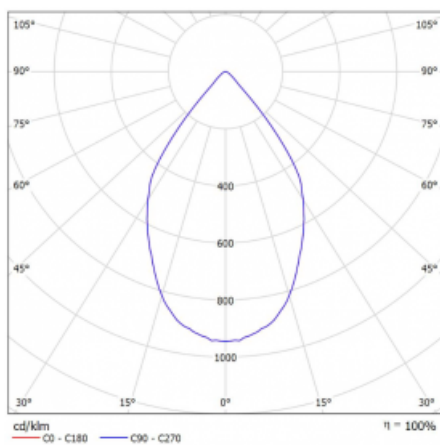

Luminaire

Rofo

250S-K0CW-10GGD/940, W

Type of installation	Recessed
Light distribution	Direct
Luminaire shape	Linear
Colour of the luminaires	White
Material	Aluminium
Lifetime	L80/B20 50 000 hours
Warranty	60 months
Description of luminaires	Luminaire recessed
item description	Knauf; Adels connector

Technical drawing

Curve

Dimensions	600 mm × 100 mm × 62 mm
Light source	LED MODUL
Type of optical system	Reflector
Luminous flux	1750 lm ± 10 %
Colour Temperature	4000 K cool white
Luminous efficacy	88 lm/W
MacAdam Light source	3
Colour rendering index	90
Beam angle	68°