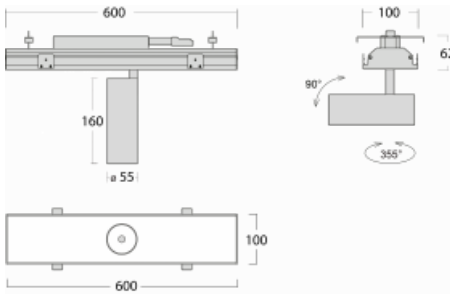

Luminaire

Rofo

250S-K0CW-10GGD/930, W

Type of installation	Recessed
Light distribution	Direct
Luminaire shape	Linear
Colour of the luminaires	White
Material	Aluminium
Lifetime	L80/B20 50 000 hours
Warranty	60 months
Description of luminaires	Luminaire recessed
item description	Knauf; Adels connector

Technical drawing

Dimensions 600 mm × 100 mm × 62 mm

Light source LED MODUL

Type of optical system Reflector

Luminous flux 1650 lm ± 10 %

Colour Temperature 3000 K warm white

Luminous efficacy 83 lm/W

MacAdam Light source 3

Colour rendering index 90

Beam angle 68°

Curve

Luminaire power input 20 W \pm 10 %

Connection of the luminaires DALI dimmable

Electrical voltage 220-240V

Frequency 50/60Hz

 **CE** IP 20