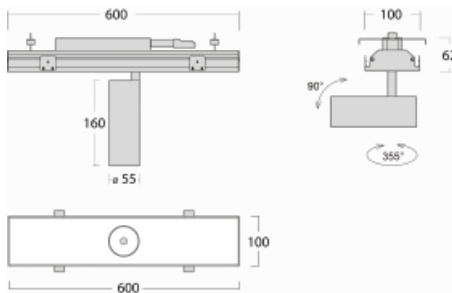

Luminaire

Rofo

250S-K0CW-10GGD/930, W

Type of installation	Recessed
Light distribution	Direct
Luminaire shape	Linear
Colour of the luminaires	White
Material	Aluminium
Lifetime	L80/B20 50 000 hours
Warranty	5 years
Description of luminaires	Luminaire recessed
item description	Knauf; Adels connector

Technical drawing

Dimensions 600 mm × 100 mm × 62 mm

Light source LED MODUL

Type of optical system Reflector

Luminous flux* 1650 lm

Colour Temperature 3000 K warm white

Luminous efficacy 83 lm/W

MacAdam Light source 3

Colour rendering index 90

Beam angle 68°

Curve

Luminaire power input*	20 W
Connection of the luminaires	DALI
Electrical voltage	220-240V
Frequency	50/60Hz

  IP 20

*±10 %