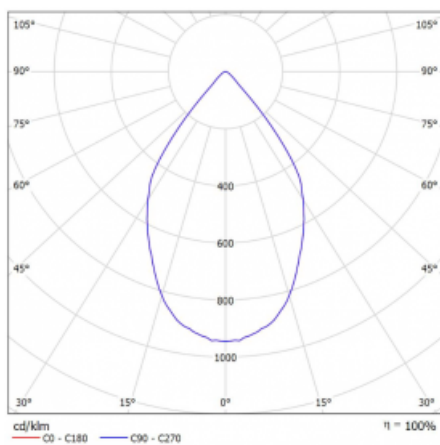

Luminaire

Rofo

250S-K0CW-10GGD/930, W

Type of installation	Recessed
Light distribution	Direct
Luminaire shape	Linear
Colour of the luminaires	White
Material	Aluminium
Lifetime	L80/B20 50 000 hours
Warranty	5 years
Description of luminaires	Luminaire recessed
item description	Knauf; Adels connector

Technical drawing

Dimensions 600 mm × 100 mm × 62 mm

Light source LED MODUL

Type of optical system Reflector

Luminous flux* 1650 lm

Colour Temperature 3000 K warm white

Luminous efficacy 83 lm/W

MacAdam Light source 3

Colour rendering index 90

Beam angle 68°

Curve

Luminaire power input*	20 W
Connection of the luminaires	DALI
Electrical voltage	220-240V
Frequency	50/60Hz

  IP 20

*±10 %