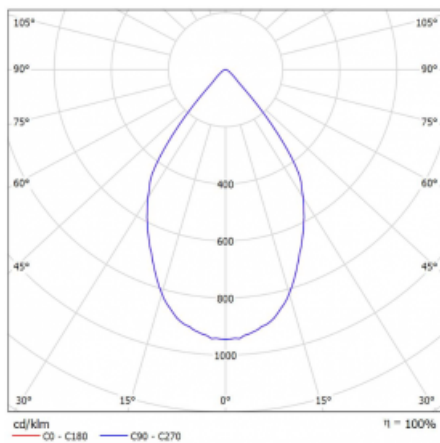

Luminaire

Rofo

250S-K0CW-10GGD/930, W

Type of installation	Recessed
Light distribution	Direct
Luminaire shape	Linear
Colour of the luminaires	White
Material	Aluminium
Lifetime	L80/B20 50 000 hours
Warranty	60 months
Description of luminaires	Luminaire recessed
item description	Knauf; Adels connector

Technical drawing

Dimensions 600 mm × 100 mm × 62 mm

Light source LED MODUL

Type of optical system Reflector

Luminous flux 1650 lm ± 10 %

Colour Temperature 3000 K warm white

Luminous efficacy 83 lm/W

MacAdam Light source 3

Colour rendering index 90

Beam angle 68°

Curve

Luminaire power input 20 W \pm 10 %

Connection of the luminaires DALI dimmable

Electrical voltage 220-240V

Frequency 50/60Hz

 **CE** IP 20