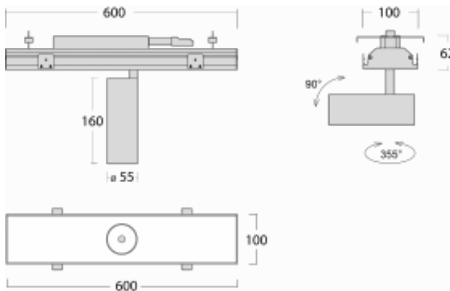

# Rofo

250S-K0CW-10GDE/930, W

Type of installation	Recessed
Light distribution	Direct
Luminaire shape	Linear
Colour of the luminaires	White
Material	Aluminium
Lifetime	L80/B20 50 000 hours
Warranty	60 months
Description of luminaires	Luminaire recessed
item description	Knauf; Adels connector

**Technical drawing**

Dimensions 600 mm × 100 mm × 62 mm

Light source LED MODUL

Type of optical system Reflector

Luminous flux 1200 lm ± 10 %

Colour Temperature 3000 K warm white

Luminous efficacy 88 lm/W

MacAdam Light source 3