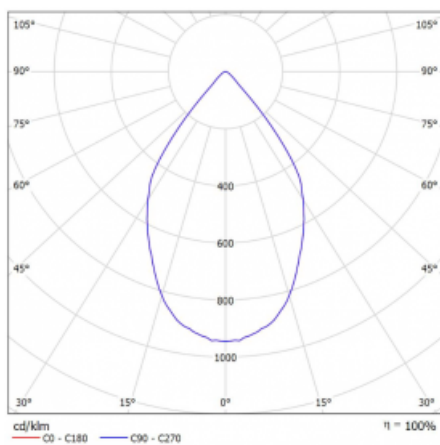

# Rofo

250S-K0CW-10GDE/930, W

Type of installation	Recessed
Light distribution	Direct
Luminaire shape	Linear
Colour of the luminaires	White
Material	Aluminium
Lifetime	L80/B20 50 000 hours
Warranty	60 months
Description of luminaires	Luminaire recessed
item description	Knauf; Adels connector

**Technical drawing**

Dimensions 600 mm × 100 mm × 62 mm

Light source LED MODUL

Type of optical system Reflector

Luminous flux 1200 lm ± 10 %

Colour Temperature 3000 K warm white

Luminous efficacy 88 lm/W

MacAdam Light source 3

Colour rendering index 90

Beam angle 68°

**Curve**

Luminaire power input 13.6 W  $\pm$  10 %

---

Connection of the luminaires Electronic ballast non-dimmable

---

Electrical voltage 220-240V