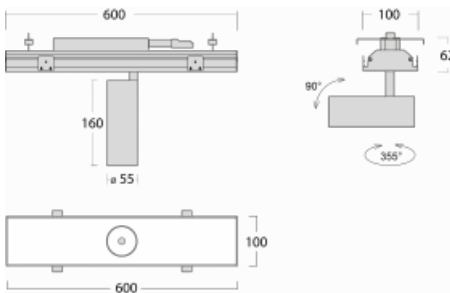

# Rofo

250S-K0CW-10GDE/930, W

Type of installation	Recessed
Light distribution	Direct
Luminaire shape	Linear
Colour of the luminaires	White
Material	Aluminium
Lifetime	L80/B20 50 000 hours
Warranty	5 years
Description of luminaires	Luminaire recessed
item description	Knauf; Adels connector

**Technical drawing**

Dimensions 600 mm × 100 mm × 62 mm

Light source LED MODUL

Type of optical system Reflector

Luminous flux\* 1200 lm

Colour Temperature 3000 K warm white

Luminous efficacy 88 lm/W

MacAdam Light source 3

Colour rendering index 90

Beam angle 68°

**Curve**

Luminaire power input*	13.6 W
Connection of the luminaires	ON/OFF
Electrical voltage	220-240V
Frequency	50/60Hz

  IP 20

\*±10 %