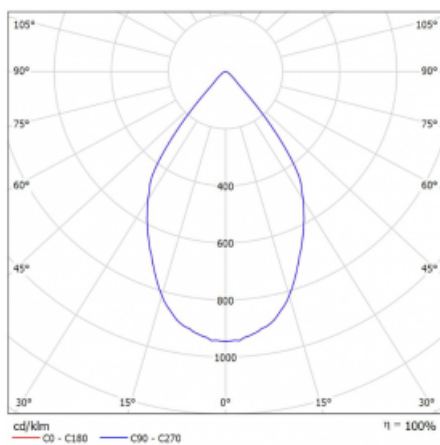

# Rofo

250S-K0CW-10GDE/930, W

Type of installation	Recessed
Light distribution	Direct
Luminaire shape	Linear
Colour of the luminaires	White
Material	Aluminium
Lifetime	L80/B20 50 000 hours
Warranty	5 years
Description of luminaires	Luminaire recessed
item description	Knauf; Adels connector

**Technical drawing**

Dimensions 600 mm × 100 mm × 62 mm

Light source LED MODUL

Type of optical system Reflector

Luminous flux\* 1200 lm

Colour Temperature 3000 K warm white

Luminous efficacy 88 lm/W

MacAdam Light source 3

Colour rendering index 90

Beam angle 68°

**Curve**

Luminaire power input*	13.6 W
Connection of the luminaires	ON/OFF
Electrical voltage	220-240V
Frequency	50/60Hz

  IP 20

\*±10 %