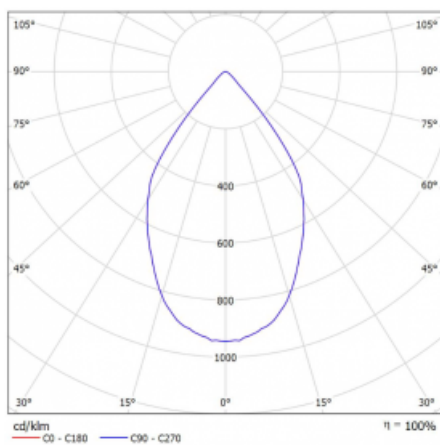

# Rofo

**250S-K0CW-10GDD/940, W**

Type of installation	Recessed
Light distribution	Direct
Luminaire shape	Linear
Colour of the luminaires	White
Material	Aluminium
Lifetime	L80/B20 50 000 hours
Warranty	60 months
Description of luminaires	Luminaire recessed
item description	Knauf; Adels connector

**Technical drawing**

**Curve**

Dimensions	600 mm × 100 mm × 62 mm
Light source	LED MODUL
Type of optical system	Reflector
Luminous flux	1250 lm ± 10 %
Colour Temperature	4000 K cool white
Luminous efficacy	92 lm/W
MacAdam Light source	3
Colour rendering index	90
Beam angle	68°