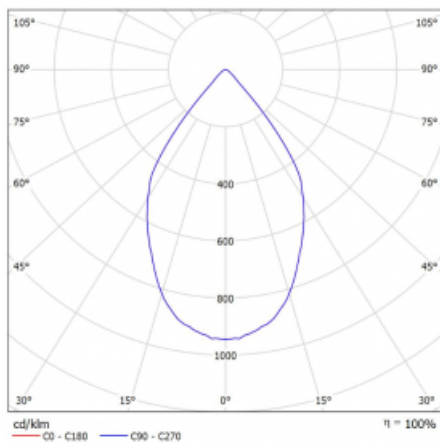

# Rofo

250S-K0CW-10GDD/930, W

Type of installation	Recessed
Light distribution	Direct
Luminaire shape	Linear
Colour of the luminaires	White
Material	Aluminium
Lifetime	L80/B20 50 000 hours
Warranty	60 months
Description of luminaires	Luminaire recessed
item description	Knauf; Adels connector

**Technical drawing**

Dimensions 600 mm × 100 mm × 62 mm

Light source LED MODUL

Type of optical system Reflector

Luminous flux 1200 lm ± 10 %

Colour Temperature 3000 K warm white

Luminous efficacy 88 lm/W

MacAdam Light source 3

Colour rendering index 90

Beam angle 68°

**Curve**

Luminaire power input	13.6 W $\pm$ 10 %
Connection of the luminaires	DALI dimmable
Electrical voltage	220-240V
Frequency	50/60Hz

 **CE** IP 20