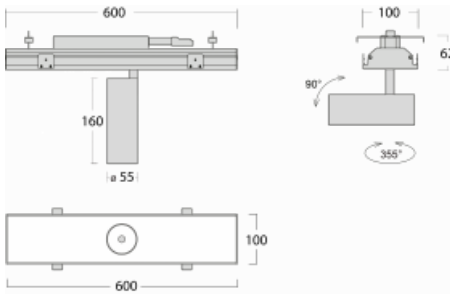

Luminaire

Rofo

250S-K0CW-10GDD/930, W

Type of installation	Recessed
Light distribution	Direct
Luminaire shape	Linear
Colour of the luminaires	White
Material	Aluminium
Lifetime	L80/B20 50 000 hours
Warranty	5 years
Description of luminaires	Luminaire recessed
item description	Knauf; Adels connector

Technical drawing

Dimensions 600 mm × 100 mm × 62 mm

Light source LED MODUL

Type of optical system Reflector

Luminous flux* 1200 lm

Colour Temperature 3000 K warm white

Luminous efficacy 88 lm/W

MacAdam Light source 3

Colour rendering index 90

Beam angle 68°

Curve

Luminaire power input* 13.6 W

Connection of the luminaires DALI

Electrical voltage 220-240V

Frequency 50/60Hz

 **CE** IP 20