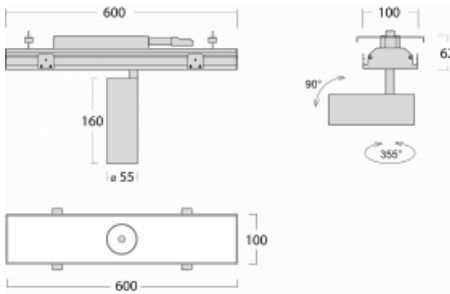

# Rofo

250S-K0CW-10GDD/930, W

Type of installation	Recessed
Light distribution	Direct
Luminaire shape	Linear
Colour of the luminaires	White
Material	Aluminium
Lifetime	L80/B20 50 000 hours
Warranty	60 months
Description of luminaires	Luminaire recessed
item description	Knauf; Adels connector

**Technical drawing**

Dimensions 600 mm × 100 mm × 62 mm

Light source LED MODUL

Type of optical system Reflector

Luminous flux 1200 lm ± 10 %

Colour Temperature 3000 K warm white

Luminous efficacy 88 lm/W

MacAdam Light source 3

Colour rendering index 90

Beam angle 68°

**Curve**

Luminaire power input	13.6 W $\pm$ 10 %
Connection of the luminaires	DALI dimmable
Electrical voltage	220-240V
Frequency	50/60Hz

 **CE** IP 20