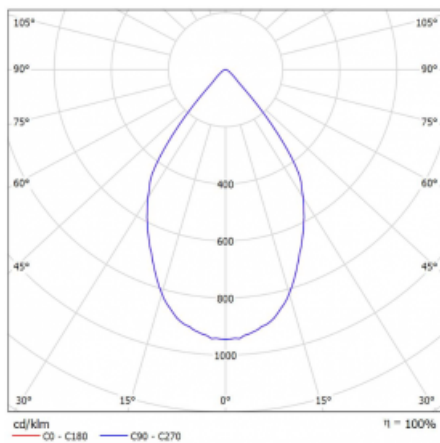

Luminaire

Rofo

250S-K0CW-10GDD/930, W

Type of installation	Recessed
Light distribution	Direct
Luminaire shape	Linear
Colour of the luminaires	White
Material	Aluminium
Lifetime	L80/B20 50 000 hours
Warranty	5 years
Description of luminaires	Luminaire recessed
item description	Knauf; Adels connector

Technical drawing

Dimensions 600 mm × 100 mm × 62 mm

Light source LED MODUL

Type of optical system Reflector

Luminous flux* 1200 lm

Colour Temperature 3000 K warm white

Luminous efficacy 88 lm/W

MacAdam Light source 3

Colour rendering index 90

Beam angle 68°

Curve

Luminaire power input* 13.6 W

Connection of the luminaires DALI

Electrical voltage 220-240V

Frequency 50/60Hz

 **CE** IP 20