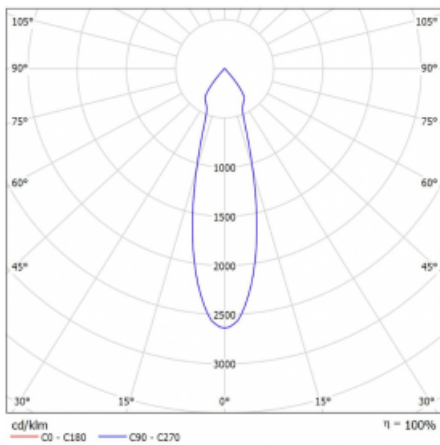

# Rofo

250S-K0CU-30GGE/940, W

Type of installation	Recessed
Light distribution	Direct
Luminaire shape	Linear
Colour of the luminaires	White
Material	Aluminium
Lifetime	L80/B20 50 000 hours
Warranty	60 months
Description of luminaires	Luminaire recessed
item description	Knauf; Adels connector

**Technical drawing**

**Curve**

Dimensions	600 mm × 100 mm × 62 mm
Light source	LED MODUL
Type of optical system	Reflector
Luminous flux	1750 lm ± 10 %
Colour Temperature	4000 K cool white
Luminous efficacy	88 lm/W
MacAdam Light source	3
Colour rendering index	90
Beam angle	27°