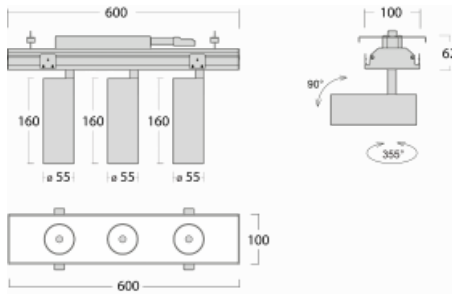

# Rofo

250S-K0CU-30GGE/940, W

Type of installation	Recessed
Light distribution	Direct
Luminaire shape	Linear
Colour of the luminaires	White
Material	Aluminium
Lifetime	L80/B20 50 000 hours
Warranty	60 months
Description of luminaires	Luminaire recessed
item description	Knauf; Adels connector

**Technical drawing**

**Curve**

Dimensions	600 mm × 100 mm × 62 mm
Light source	LED MODUL
Type of optical system	Reflector
Luminous flux	1750 lm ± 10 %
Colour Temperature	4000 K cool white
Luminous efficacy	88 lm/W
MacAdam Light source	3
Colour rendering index	90
Beam angle	27°