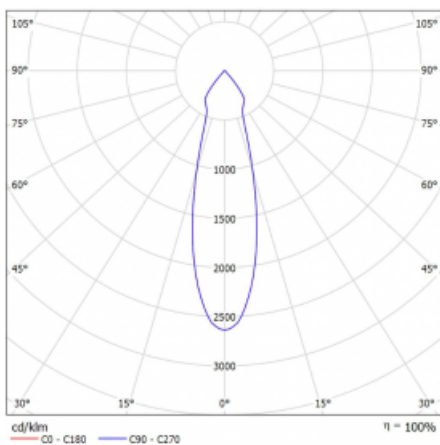

Luminaire

Rofo

250S-K0CU-30GGE/940, W

Type of installation	Recessed
Light distribution	Direct
Luminaire shape	Linear
Colour of the luminaires	White
Material	Aluminium
Lifetime	L80/B20 50 000 hours
Warranty	5 years
Description of luminaires	Luminaire recessed
item description	Knauf; Adels connector

Technical drawing

Curve

Dimensions	600 mm × 100 mm × 62 mm
Light source	LED MODUL
Type of optical system	Reflector
Luminous flux*	1750 lm
Colour Temperature	4000 K cool white
Luminous efficacy	88 lm/W
MacAdam Light source	3
Colour rendering index	90
Beam angle	27°