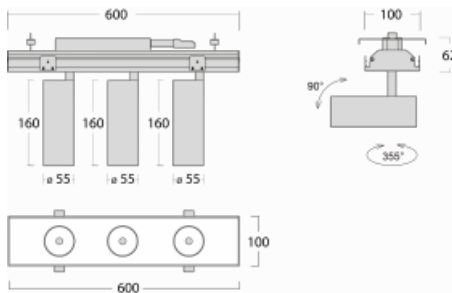

Luminaire

Rofo

250S-K0CU-30GGE/940, W

Type of installation	Recessed
Light distribution	Direct
Luminaire shape	Linear
Colour of the luminaires	White
Material	Aluminium
Lifetime	L80/B20 50 000 hours
Warranty	5 years
Description of luminaires	Luminaire recessed
item description	Knauf; Adels connector

Technical drawing

Curve

Dimensions	600 mm × 100 mm × 62 mm
Light source	LED MODUL
Type of optical system	Reflector
Luminous flux*	1750 lm
Colour Temperature	4000 K cool white
Luminous efficacy	88 lm/W
MacAdam Light source	3
Colour rendering index	90
Beam angle	27°