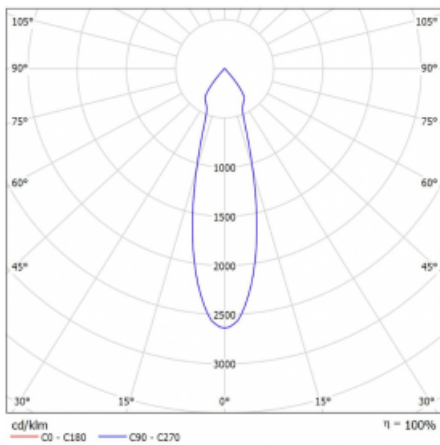

Luminaire

Rofo

250S-K0CU-30GGE/930, W

Type of installation	Recessed
Light distribution	Direct
Luminaire shape	Linear
Colour of the luminaires	White
Material	Aluminium
Lifetime	L80/B20 50 000 hours
Warranty	60 months
Description of luminaires	Luminaire recessed
item description	Knauf; Adels connector

Technical drawing

Curve

Dimensions	600 mm × 100 mm × 62 mm
Light source	LED MODUL
Type of optical system	Reflector
Luminous flux	1650 lm ± 10 %
Colour Temperature	3000 K warm white
Luminous efficacy	83 lm/W
MacAdam Light source	3
Colour rendering index	90
Beam angle	27°