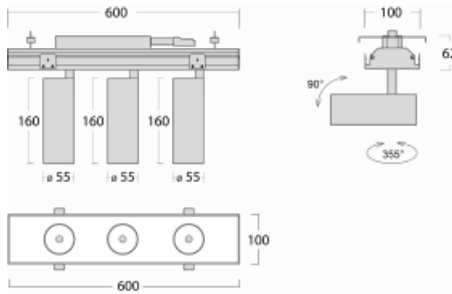

Luminaire

Rofo

250S-K0CU-30GGE/930, W

Type of installation	Recessed
Light distribution	Direct
Luminaire shape	Linear
Colour of the luminaires	White
Material	Aluminium
Lifetime	L80/B20 50 000 hours
Warranty	5 years
Description of luminaires	Luminaire recessed
item description	Knauf; Adels connector

Technical drawing

Curve

Dimensions	600 mm × 100 mm × 62 mm
Light source	LED MODUL
Type of optical system	Reflector
Luminous flux*	1650 lm
Colour Temperature	3000 K warm white
Luminous efficacy	83 lm/W
MacAdam Light source	3
Colour rendering index	90
Beam angle	27°