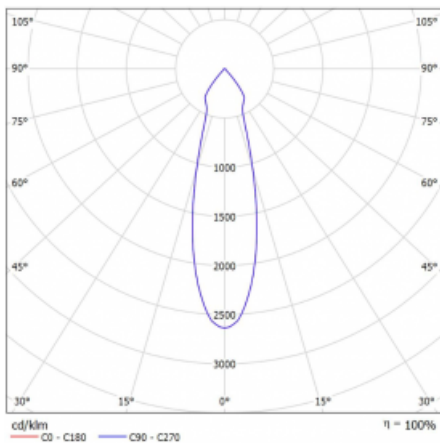

Luminaire

Rofo

250S-K0CU-30GGE/930, W

Type of installation	Recessed
Light distribution	Direct
Luminaire shape	Linear
Colour of the luminaires	White
Material	Aluminium
Lifetime	L80/B20 50 000 hours
Warranty	5 years
Description of luminaires	Luminaire recessed
item description	Knauf; Adels connector

Technical drawing

Curve

Dimensions	600 mm × 100 mm × 62 mm
Light source	LED MODUL
Type of optical system	Reflector
Luminous flux*	1650 lm
Colour Temperature	3000 K warm white
Luminous efficacy	83 lm/W
MacAdam Light source	3
Colour rendering index	90
Beam angle	27°