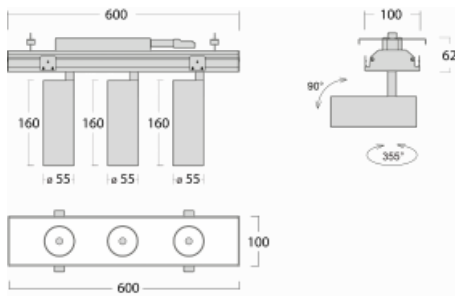

Luminaire

Rofo

250S-K0CU-30GGE/930, W

Type of installation	Recessed
Light distribution	Direct
Luminaire shape	Linear
Colour of the luminaires	White
Material	Aluminium
Lifetime	L80/B20 50 000 hours
Warranty	60 months
Description of luminaires	Luminaire recessed
item description	Knauf; Adels connector

Technical drawing

Curve

Dimensions	600 mm × 100 mm × 62 mm
Light source	LED MODUL
Type of optical system	Reflector
Luminous flux	1650 lm ± 10 %
Colour Temperature	3000 K warm white
Luminous efficacy	83 lm/W
MacAdam Light source	3
Colour rendering index	90
Beam angle	27°