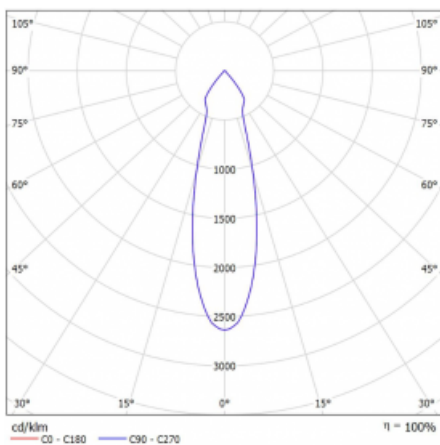

# Rofo

250S-K0CU-30GGD/940, W

Type of installation	Recessed
Light distribution	Direct
Luminaire shape	Linear
Colour of the luminaires	White
Material	Aluminium
Lifetime	L80/B20 50 000 hours
Warranty	60 months
Description of luminaires	Luminaire recessed
item description	Knauf; Adels connector

**Technical drawing**

**Curve**

Dimensions	600 mm × 100 mm × 62 mm
Light source	LED MODUL
Type of optical system	Reflector
Luminous flux	1750 lm ± 10 %
Colour Temperature	4000 K cool white
Luminous efficacy	88 lm/W
MacAdam Light source	3
Colour rendering index	90
Beam angle	27°