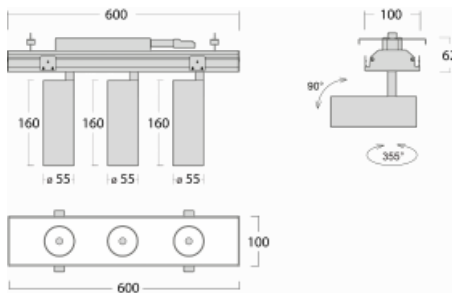

Luminaire

Rofo

250S-K0CU-30GGD/940, W

Type of installation	Recessed
Light distribution	Direct
Luminaire shape	Linear
Colour of the luminaires	White
Material	Aluminium
Lifetime	L80/B20 50 000 hours
Warranty	5 years
Description of luminaires	Luminaire recessed
item description	Knauf; Adels connector

Technical drawing

Curve

Dimensions	600 mm × 100 mm × 62 mm
Light source	LED MODUL
Type of optical system	Reflector
Luminous flux*	1750 lm
Colour Temperature	4000 K cool white
Luminous efficacy	88 lm/W
MacAdam Light source	3
Colour rendering index	90
Beam angle	27°

Luminaire power input*	60 W
Connection of the luminaires	DALI
Electrical voltage	220-240V
Frequency	50/60Hz

  IP 20

*±10 %