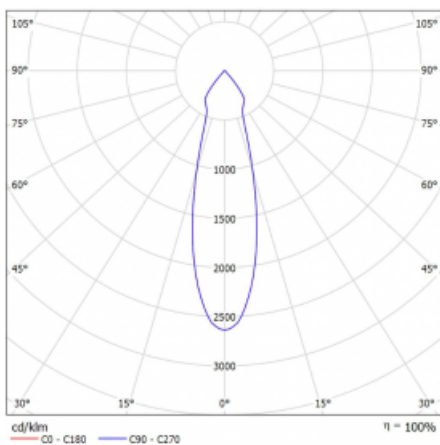

Luminaire

Rofo

250S-K0CU-30GGD/930, W

Type of installation	Recessed
Light distribution	Direct
Luminaire shape	Linear
Colour of the luminaires	White
Material	Aluminium
Lifetime	L80/B20 50 000 hours
Warranty	5 years
Description of luminaires	Luminaire recessed
item description	Knauf; Adels connector

Technical drawing

Curve

Dimensions	600 mm × 100 mm × 62 mm
Light source	LED MODUL
Type of optical system	Reflector
Luminous flux*	1650 lm
Colour Temperature	3000 K warm white
Luminous efficacy	83 lm/W
MacAdam Light source	3
Colour rendering index	90
Beam angle	27°