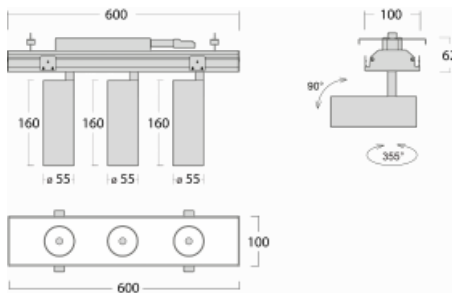

Luminaire

Rofo

250S-K0CU-30GGD/930, W

Type of installation	Recessed
Light distribution	Direct
Luminaire shape	Linear
Colour of the luminaires	White
Material	Aluminium
Lifetime	L80/B20 50 000 hours
Warranty	60 months
Description of luminaires	Luminaire recessed
item description	Knauf; Adels connector

Technical drawing

Curve

Dimensions	600 mm × 100 mm × 62 mm
Light source	LED MODUL
Type of optical system	Reflector
Luminous flux	1650 lm ± 10 %
Colour Temperature	3000 K warm white
Luminous efficacy	83 lm/W
MacAdam Light source	3
Colour rendering index	90
Beam angle	27°