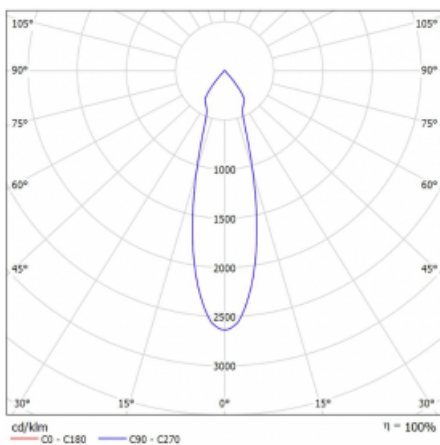

Luminaire

Rofo

250S-K0CU-30GGD/930, W

Type of installation	Recessed
Light distribution	Direct
Luminaire shape	Linear
Colour of the luminaires	White
Material	Aluminium
Lifetime	L80/B20 50 000 hours
Warranty	60 months
Description of luminaires	Luminaire recessed
item description	Knauf; Adels connector

Technical drawing

Curve

Dimensions	600 mm × 100 mm × 62 mm
Light source	LED MODUL
Type of optical system	Reflector
Luminous flux	1650 lm ± 10 %
Colour Temperature	3000 K warm white
Luminous efficacy	83 lm/W
MacAdam Light source	3
Colour rendering index	90
Beam angle	27°