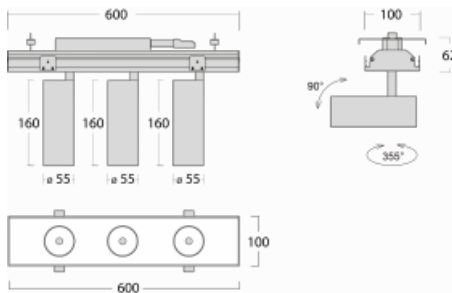

Luminaire

Rofo

250S-K0CU-30GGD/930, W

Type of installation	Recessed
Light distribution	Direct
Luminaire shape	Linear
Colour of the luminaires	White
Material	Aluminium
Lifetime	L80/B20 50 000 hours
Warranty	5 years
Description of luminaires	Luminaire recessed
item description	Knauf; Adels connector

Technical drawing

Curve

Dimensions	600 mm × 100 mm × 62 mm
Light source	LED MODUL
Type of optical system	Reflector
Luminous flux*	1650 lm
Colour Temperature	3000 K warm white
Luminous efficacy	83 lm/W
MacAdam Light source	3
Colour rendering index	90
Beam angle	27°

Luminaire power input*	60 W
Connection of the luminaires	DALI
Electrical voltage	220-240V
Frequency	50/60Hz

  IP 20

*±10 %