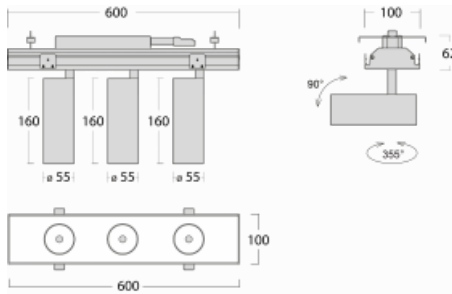

Luminaire

Rofo

250S-K0CU-30GDE/940, W

Type of installation	Recessed
Light distribution	Direct
Luminaire shape	Linear
Colour of the luminaires	White
Material	Aluminium
Lifetime	L80/B20 50 000 hours
Warranty	5 years
Description of luminaires	Luminaire recessed
item description	Knauf; Adels connector

Technical drawing

Dimensions 600 mm × 100 mm × 62 mm

Light source LED MODUL

Type of optical system Reflector

Luminous flux* 1250 lm

Colour Temperature 4000 K cool white

Luminous efficacy 92 lm/W

MacAdam Light source 3

Colour rendering index 90

Beam angle 27°

Curve

Luminaire power input*	40.8 W
Connection of the luminaires	ON/OFF
Electrical voltage	220-240V
Frequency	50/60Hz

  IP 20

*±10 %