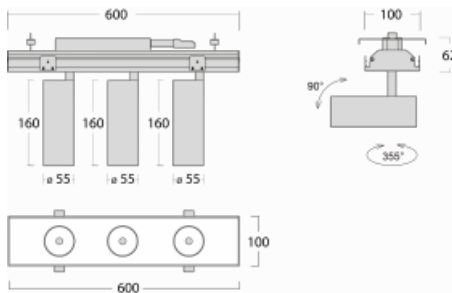

# Rofo

250S-K0CU-30GDE/940, W

Type of installation	Recessed
Light distribution	Direct
Luminaire shape	Linear
Colour of the luminaires	White
Material	Aluminium
Lifetime	L80/B20 50 000 hours
Warranty	60 months
Description of luminaires	Luminaire recessed
item description	Knauf; Adels connector

**Technical drawing**

**Curve**

Dimensions	600 mm × 100 mm × 62 mm
Light source	LED MODUL
Type of optical system	Reflector
Luminous flux	1250 lm ± 10 %
Colour Temperature	4000 K cool white
Luminous efficacy	92 lm/W
MacAdam Light source	3
Colour rendering index	90
Beam angle	27°