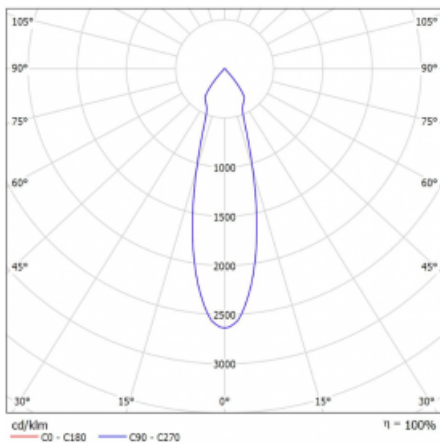

Luminaire

Rofo

250S-K0CU-30GDE/940, W

Type of installation	Recessed
Light distribution	Direct
Luminaire shape	Linear
Colour of the luminaires	White
Material	Aluminium
Lifetime	L80/B20 50 000 hours
Warranty	5 years
Description of luminaires	Luminaire recessed
item description	Knauf; Adels connector

Technical drawing

Dimensions 600 mm × 100 mm × 62 mm

Light source LED MODUL

Type of optical system Reflector

Luminous flux* 1250 lm

Colour Temperature 4000 K cool white

Luminous efficacy 92 lm/W

MacAdam Light source 3

Colour rendering index 90

Beam angle 27°

Curve

Luminaire power input*	40.8 W
Connection of the luminaires	ON/OFF
Electrical voltage	220-240V
Frequency	50/60Hz

  IP 20

*±10 %