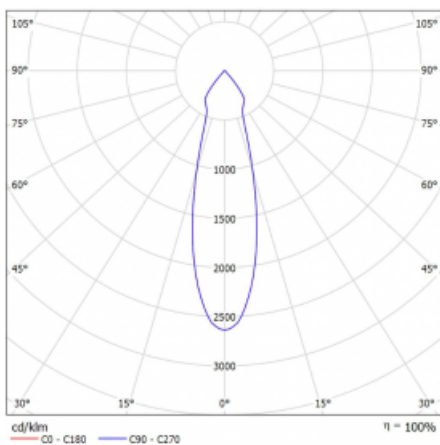

# Rofo

250S-K0CU-30GDE/940, W

Type of installation	Recessed
Light distribution	Direct
Luminaire shape	Linear
Colour of the luminaires	White
Material	Aluminium
Lifetime	L80/B20 50 000 hours
Warranty	60 months
Description of luminaires	Luminaire recessed
item description	Knauf; Adels connector

**Technical drawing**

**Curve**

Dimensions	600 mm × 100 mm × 62 mm
Light source	LED MODUL
Type of optical system	Reflector
Luminous flux	1250 lm ± 10 %
Colour Temperature	4000 K cool white
Luminous efficacy	92 lm/W
MacAdam Light source	3
Colour rendering index	90
Beam angle	27°