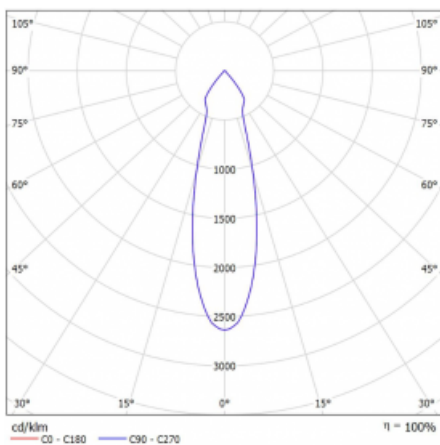

Luminaire

Rofo

250S-K0CU-30GDE/930, W

Type of installation	Recessed
Light distribution	Direct
Luminaire shape	Linear
Colour of the luminaires	White
Material	Aluminium
Lifetime	L80/B20 50 000 hours
Warranty	60 months
Description of luminaires	Luminaire recessed
item description	Knauf; Adels connector

Technical drawing

Curve

Dimensions	600 mm × 100 mm × 62 mm
Light source	LED MODUL
Type of optical system	Reflector
Luminous flux	1200 lm ± 10 %
Colour Temperature	3000 K warm white
Luminous efficacy	88 lm/W
MacAdam Light source	3
Colour rendering index	90
Beam angle	27°