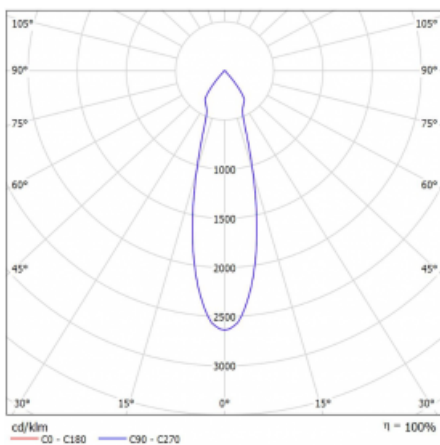

# Rofo

250S-K0CU-30GDD/940, W

Type of installation	Recessed
Light distribution	Direct
Luminaire shape	Linear
Colour of the luminaires	White
Material	Aluminium
Lifetime	L80/B20 50 000 hours
Warranty	5 years
Description of luminaires	Luminaire recessed
item description	Knauf; Adels connector

**Technical drawing**

**Curve**

Dimensions	600 mm × 100 mm × 62 mm
Light source	LED MODUL
Type of optical system	Reflector
Luminous flux*	1250 lm
Colour Temperature	4000 K cool white
Luminous efficacy	92 lm/W
MacAdam Light source	3
Colour rendering index	90
Beam angle	27°