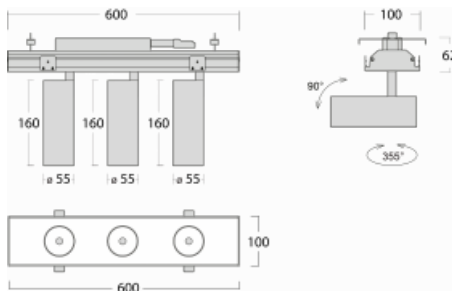

Luminaire

Rofo

250S-K0CU-30GDD/940, W

Type of installation	Recessed
Light distribution	Direct
Luminaire shape	Linear
Colour of the luminaires	White
Material	Aluminium
Lifetime	L80/B20 50 000 hours
Warranty	60 months
Description of luminaires	Luminaire recessed
item description	Knauf; Adels connector

Technical drawing

Dimensions 600 mm × 100 mm × 62 mm

Light source LED MODUL

Type of optical system Reflector

Luminous flux 1250 lm ± 10 %

Colour Temperature 4000 K cool white

Luminous efficacy 92 lm/W

MacAdam Light source 3

Colour rendering index 90

Beam angle 27°

Curve

Luminaire power input 40.8 W \pm 10 %

Connection of the luminaires DALI dimmable

Electrical voltage 220-240V

Frequency 50/60Hz

 **CE** IP 20