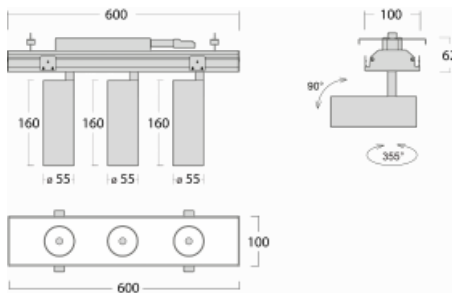

# Rofo

250S-K0CU-30GDD/940, W

Type of installation	Recessed
Light distribution	Direct
Luminaire shape	Linear
Colour of the luminaires	White
Material	Aluminium
Lifetime	L80/B20 50 000 hours
Warranty	5 years
Description of luminaires	Luminaire recessed
item description	Knauf; Adels connector

**Technical drawing**

**Curve**

Dimensions	600 mm × 100 mm × 62 mm
Light source	LED MODUL
Type of optical system	Reflector
Luminous flux*	1250 lm
Colour Temperature	4000 K cool white
Luminous efficacy	92 lm/W
MacAdam Light source	3
Colour rendering index	90
Beam angle	27°