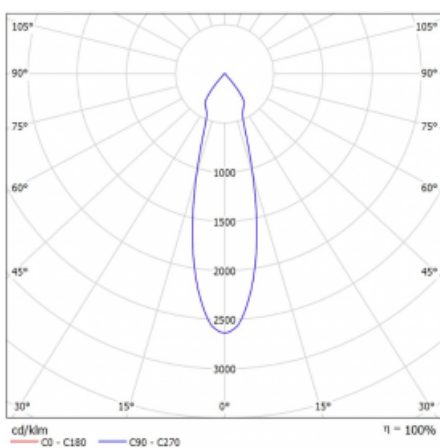

Luminaire

Rofo

250S-K0CU-30GDD/940, W

Type of installation	Recessed
Light distribution	Direct
Luminaire shape	Linear
Colour of the luminaires	White
Material	Aluminium
Lifetime	L80/B20 50 000 hours
Warranty	60 months
Description of luminaires	Luminaire recessed
item description	Knauf; Adels connector

Technical drawing

Dimensions 600 mm × 100 mm × 62 mm

Light source LED MODUL

Type of optical system Reflector

Luminous flux 1250 lm ± 10 %

Colour Temperature 4000 K cool white

Luminous efficacy 92 lm/W

MacAdam Light source 3

Colour rendering index 90

Beam angle 27°

Curve

Luminaire power input 40.8 W \pm 10 %

Connection of the luminaires DALI dimmable

Electrical voltage 220-240V

Frequency 50/60Hz

 **CE** IP 20