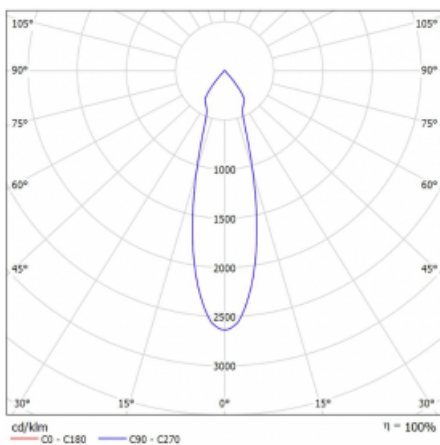

Luminaire

Rofo

250S-K0CU-30GDD/930, W

Type of installation	Recessed
Light distribution	Direct
Luminaire shape	Linear
Colour of the luminaires	White
Material	Aluminium
Lifetime	L80/B20 50 000 hours
Warranty	5 years
Description of luminaires	Luminaire recessed
item description	Knauf; Adels connector

Technical drawing

Curve

Dimensions	600 mm × 100 mm × 62 mm
Light source	LED MODUL
Type of optical system	Reflector
Luminous flux	1200 lm ± 10 %
Colour Temperature	3000 K warm white
Luminous efficacy	88 lm/W
MacAdam Light source	3
Colour rendering index	90
Beam angle	27°