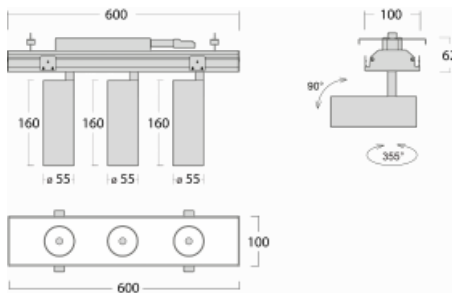

Luminaire

Rofo

250S-K0CU-30GDD/930, W

Type of installation	Recessed
Light distribution	Direct
Luminaire shape	Linear
Colour of the luminaires	White
Material	Aluminium
Lifetime	L80/B20 50 000 hours
Warranty	5 years
Description of luminaires	Luminaire recessed
item description	Knauf; Adels connector

Technical drawing

Curve

Dimensions	600 mm × 100 mm × 62 mm
Light source	LED MODUL
Type of optical system	Reflector
Luminous flux	1200 lm ± 10 %
Colour Temperature	3000 K warm white
Luminous efficacy	88 lm/W
MacAdam Light source	3
Colour rendering index	90
Beam angle	27°

Luminaire power input 40.8 W \pm 10 %

Connection of the luminaires DALI dimmable

Electrical voltage 220-240V

Frequency 50/60Hz

 **CE** IP 20