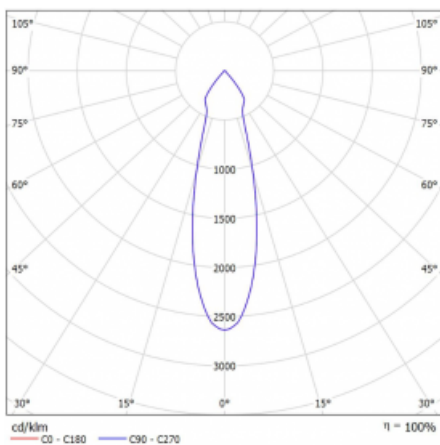

Luminaire

Rofo

250S-K0CU-30GDD/930, W

Type of installation	Recessed
Light distribution	Direct
Luminaire shape	Linear
Colour of the luminaires	White
Material	Aluminium
Lifetime	L80/B20 50 000 hours
Warranty	5 years
Description of luminaires	Luminaire recessed
item description	Knauf; Adels connector

Technical drawing

Curve

Dimensions	600 mm × 100 mm × 62 mm
Light source	LED MODUL
Type of optical system	Reflector
Luminous flux*	1200 lm
Colour Temperature	3000 K warm white
Luminous efficacy	88 lm/W
MacAdam Light source	3
Colour rendering index	90
Beam angle	27°