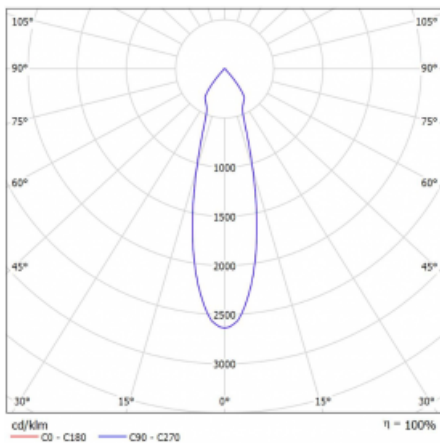

# Rofo

250S-K0CU-20GGE/940, W

Type of installation	Recessed
Light distribution	Direct
Luminaire shape	Linear
Colour of the luminaires	White
Material	Aluminium
Lifetime	L80/B20 50 000 hours
Warranty	5 years
Description of luminaires	Luminaire recessed
item description	Knauf; Adels connector

**Technical drawing**

**Curve**

Dimensions	600 mm × 100 mm × 62 mm
Light source	LED MODUL
Type of optical system	Reflector
Luminous flux*	1750 lm
Colour Temperature	4000 K cool white
Luminous efficacy	88 lm/W
MacAdam Light source	3
Colour rendering index	90
Beam angle	27°