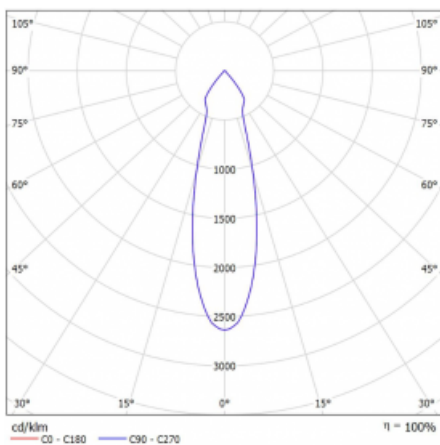

Luminaire

Rofo

250S-K0CU-20GGE/940, W

Type of installation	Recessed
Light distribution	Direct
Luminaire shape	Linear
Colour of the luminaires	White
Material	Aluminium
Lifetime	L80/B20 50 000 hours
Warranty	60 months
Description of luminaires	Luminaire recessed
item description	Knauf; Adels connector

Technical drawing

Curve

Dimensions	600 mm × 100 mm × 62 mm
Light source	LED MODUL
Type of optical system	Reflector
Luminous flux	1750 lm ± 10 %
Colour Temperature	4000 K cool white
Luminous efficacy	88 lm/W
MacAdam Light source	3
Colour rendering index	90
Beam angle	27°