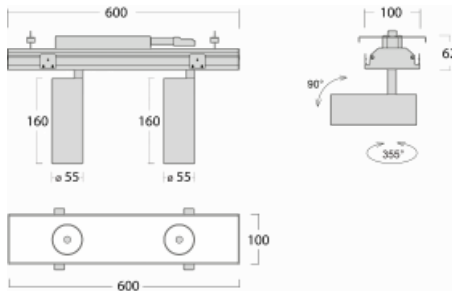

# Rofo

250S-K0CU-20GGE/940, W

Type of installation	Recessed
Light distribution	Direct
Luminaire shape	Linear
Colour of the luminaires	White
Material	Aluminium
Lifetime	L80/B20 50 000 hours
Warranty	5 years
Description of luminaires	Luminaire recessed
item description	Knauf; Adels connector

**Technical drawing**

**Curve**

Dimensions	600 mm × 100 mm × 62 mm
Light source	LED MODUL
Type of optical system	Reflector
Luminous flux*	1750 lm
Colour Temperature	4000 K cool white
Luminous efficacy	88 lm/W
MacAdam Light source	3
Colour rendering index	90
Beam angle	27°