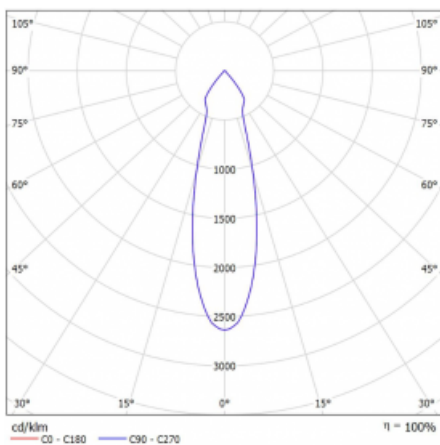

Luminaire

Rofo

250S-K0CU-20GGE/930, W

Type of installation	Recessed
Light distribution	Direct
Luminaire shape	Linear
Colour of the luminaires	White
Material	Aluminium
Lifetime	L80/B20 50 000 hours
Warranty	5 years
Description of luminaires	Luminaire recessed
item description	Knauf; Adels connector

Technical drawing

Curve

Dimensions	600 mm × 100 mm × 62 mm
Light source	LED MODUL
Type of optical system	Reflector
Luminous flux*	1650 lm
Colour Temperature	3000 K warm white
Luminous efficacy	83 lm/W
MacAdam Light source	3
Colour rendering index	90
Beam angle	27°