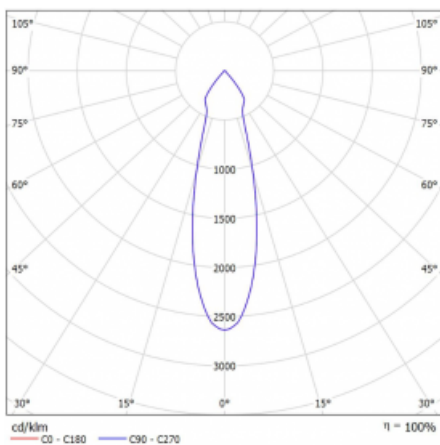

# Rofo

250S-K0CU-20GGE/930, W

Type of installation	Recessed
Light distribution	Direct
Luminaire shape	Linear
Colour of the luminaires	White
Material	Aluminium
Lifetime	L80/B20 50 000 hours
Warranty	60 months
Description of luminaires	Luminaire recessed
item description	Knauf; Adels connector

**Technical drawing**

**Curve**

Dimensions	600 mm × 100 mm × 62 mm
Light source	LED MODUL
Type of optical system	Reflector
Luminous flux	1650 lm ± 10 %
Colour Temperature	3000 K warm white
Luminous efficacy	83 lm/W
MacAdam Light source	3
Colour rendering index	90
Beam angle	27°