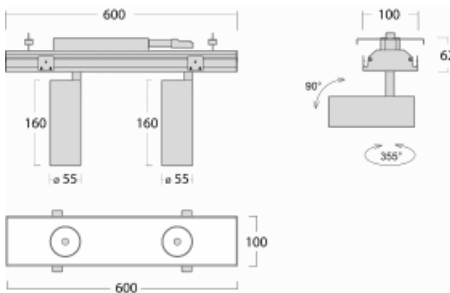

Luminaire

Rofo

250S-K0CU-20GGD/940, W

Type of installation	Recessed
Light distribution	Direct
Luminaire shape	Linear
Colour of the luminaires	White
Material	Aluminium
Lifetime	L80/B20 50 000 hours
Warranty	60 months
Description of luminaires	Luminaire recessed
item description	Knauf; Adels connector

Technical drawing

Curve

Dimensions	600 mm × 100 mm × 62 mm
Light source	LED MODUL
Type of optical system	Reflector
Luminous flux	1750 lm ± 10 %
Colour Temperature	4000 K cool white
Luminous efficacy	88 lm/W
MacAdam Light source	3
Colour rendering index	90
Beam angle	27°