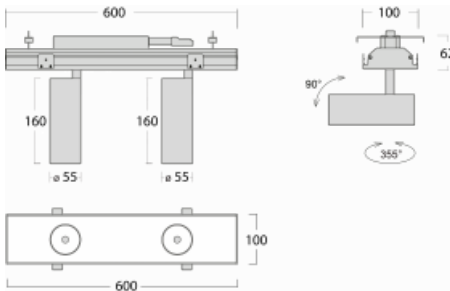

Luminaire

Rofo

250S-K0CU-20GGD/940, W

Type of installation	Recessed
Light distribution	Direct
Luminaire shape	Linear
Colour of the luminaires	White
Material	Aluminium
Lifetime	L80/B20 50 000 hours
Warranty	5 years
Description of luminaires	Luminaire recessed
item description	Knauf; Adels connector

Technical drawing

Curve

Dimensions	600 mm × 100 mm × 62 mm
Light source	LED MODUL
Type of optical system	Reflector
Luminous flux*	1750 lm
Colour Temperature	4000 K cool white
Luminous efficacy	88 lm/W
MacAdam Light source	3
Colour rendering index	90
Beam angle	27°

Luminaire power input*	40 W
Connection of the luminaires	DALI
Electrical voltage	220-240V
Frequency	50/60Hz

 **CE** IP 20

*±10 %