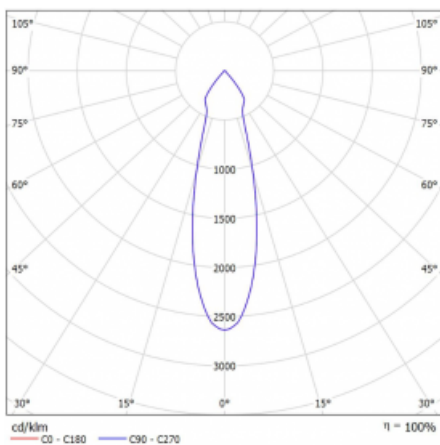

Luminaire

Rofo

250S-K0CU-20GGD/940, W

Type of installation	Recessed
Light distribution	Direct
Luminaire shape	Linear
Colour of the luminaires	White
Material	Aluminium
Lifetime	L80/B20 50 000 hours
Warranty	5 years
Description of luminaires	Luminaire recessed
item description	Knauf; Adels connector

Technical drawing

Curve

Dimensions	600 mm × 100 mm × 62 mm
Light source	LED MODUL
Type of optical system	Reflector
Luminous flux*	1750 lm
Colour Temperature	4000 K cool white
Luminous efficacy	88 lm/W
MacAdam Light source	3
Colour rendering index	90
Beam angle	27°