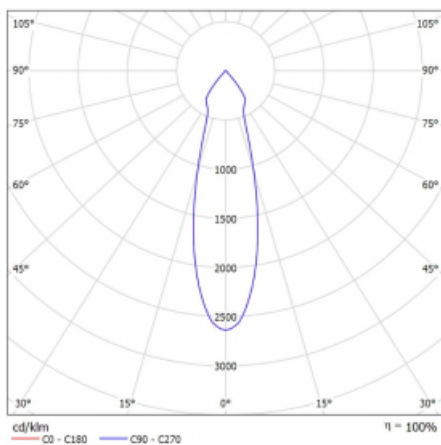

Luminaire

Rofo

250S-K0CU-20GGD/940, W

Type of installation	Recessed
Light distribution	Direct
Luminaire shape	Linear
Colour of the luminaires	White
Material	Aluminium
Lifetime	L80/B20 50 000 hours
Warranty	60 months
Description of luminaires	Luminaire recessed
item description	Knauf; Adels connector

Technical drawing

Curve

Dimensions	600 mm × 100 mm × 62 mm
Light source	LED MODUL
Type of optical system	Reflector
Luminous flux	1750 lm ± 10 %
Colour Temperature	4000 K cool white
Luminous efficacy	88 lm/W
MacAdam Light source	3
Colour rendering index	90
Beam angle	27°