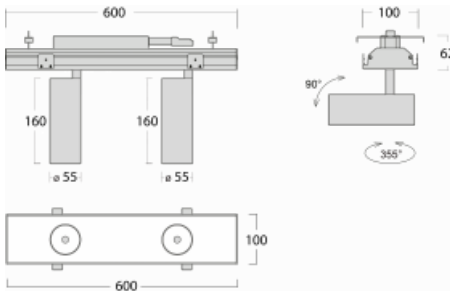

Technical drawing