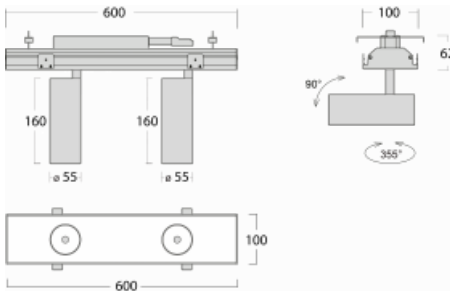

# Rofo

250S-K0CU-20GGD/930, W

Type of installation	Recessed
Light distribution	Direct
Luminaire shape	Linear
Colour of the luminaires	White
Material	Aluminium
Lifetime	L80/B20 50 000 hours
Warranty	5 years
Description of luminaires	Luminaire recessed
item description	Knauf; Adels connector

**Technical drawing**

**Curve**

Dimensions	600 mm × 100 mm × 62 mm
Light source	LED MODUL
Type of optical system	Reflector
Luminous flux*	1650 lm
Colour Temperature	3000 K warm white
Luminous efficacy	83 lm/W
MacAdam Light source	3
Colour rendering index	90
Beam angle	27°