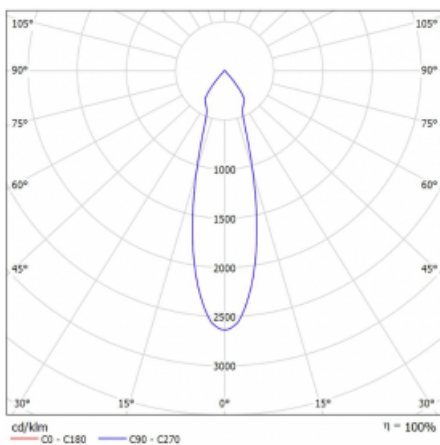

# Rofo

250S-K0CU-20GGD/930, W

Type of installation	Recessed
Light distribution	Direct
Luminaire shape	Linear
Colour of the luminaires	White
Material	Aluminium
Lifetime	L80/B20 50 000 hours
Warranty	5 years
Description of luminaires	Luminaire recessed
item description	Knauf; Adels connector

**Technical drawing**

**Curve**

Dimensions	600 mm × 100 mm × 62 mm
Light source	LED MODUL
Type of optical system	Reflector
Luminous flux*	1650 lm
Colour Temperature	3000 K warm white
Luminous efficacy	83 lm/W
MacAdam Light source	3
Colour rendering index	90
Beam angle	27°