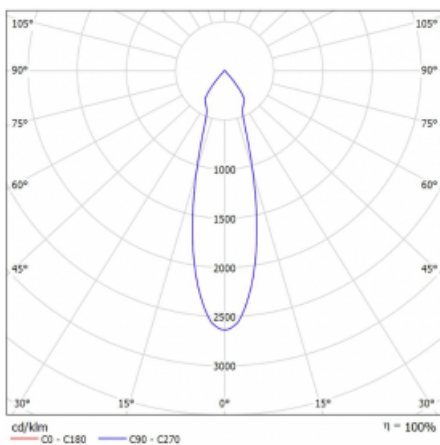

Curve

Dimensions	600 mm × 100 mm × 62 mm
Light source	LED MODUL
Type of optical system	Reflector
Luminous flux*	1650 lm
Colour Temperature	3000 K warm white
Luminous efficacy	83 lm/W
MacAdam Light source	3
Colour rendering index	90
Beam angle	27°