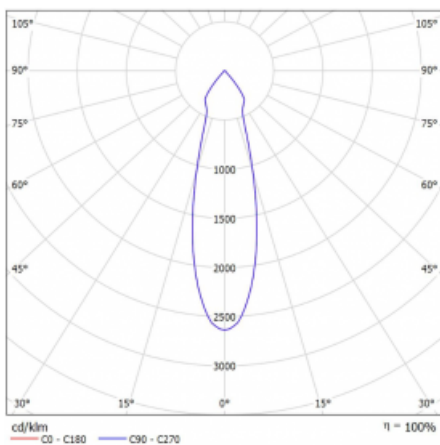

# Rofo

250S-K0CU-20GDE/940, W

Type of installation	Recessed
Light distribution	Direct
Luminaire shape	Linear
Colour of the luminaires	White
Material	Aluminium
Lifetime	L80/B20 50 000 hours
Warranty	60 months
Description of luminaires	Luminaire recessed
item description	Knauf; Adels connector

**Technical drawing**

**Curve**

Dimensions	600 mm × 100 mm × 62 mm
Light source	LED MODUL
Type of optical system	Reflector
Luminous flux	1250 lm ± 10 %
Colour Temperature	4000 K cool white
Luminous efficacy	92 lm/W
MacAdam Light source	3
Colour rendering index	90
Beam angle	27°