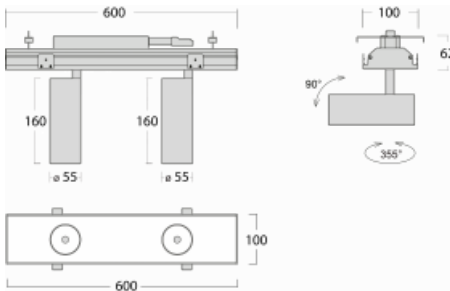

# Rofo

250S-K0CU-20GDE/940, W

Type of installation	Recessed
Light distribution	Direct
Luminaire shape	Linear
Colour of the luminaires	White
Material	Aluminium
Lifetime	L80/B20 50 000 hours
Warranty	60 months
Description of luminaires	Luminaire recessed
item description	Knauf; Adels connector

**Technical drawing**

**Curve**

Dimensions	600 mm × 100 mm × 62 mm
Light source	LED MODUL
Type of optical system	Reflector
Luminous flux	1250 lm ± 10 %
Colour Temperature	4000 K cool white
Luminous efficacy	92 lm/W
MacAdam Light source	3
Colour rendering index	90
Beam angle	27°