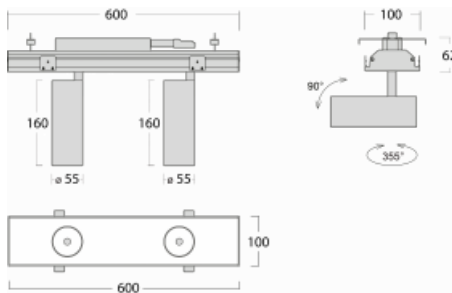

Luminaire

Rofo

250S-K0CU-20GDE/940, W

Type of installation	Recessed
Light distribution	Direct
Luminaire shape	Linear
Colour of the luminaires	White
Material	Aluminium
Lifetime	L80/B20 50 000 hours
Warranty	5 years
Description of luminaires	Luminaire recessed
item description	Knauf; Adels connector

Technical drawing

Curve

Dimensions	600 mm × 100 mm × 62 mm
Light source	LED MODUL
Type of optical system	Reflector
Luminous flux*	1250 lm
Colour Temperature	4000 K cool white
Luminous efficacy	92 lm/W
MacAdam Light source	3
Colour rendering index	90
Beam angle	27°

Luminaire power input*	27.2 W
Connection of the luminaires	ON/OFF
Electrical voltage	220-240V
Frequency	50/60Hz

  IP 20

*±10 %