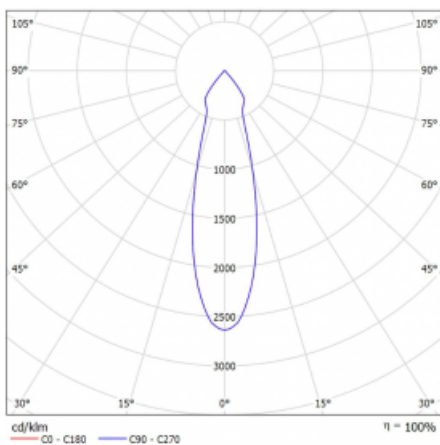

Luminaire

Rofo

250S-K0CU-20GDE/930, W

Type of installation	Recessed
Light distribution	Direct
Luminaire shape	Linear
Colour of the luminaires	White
Material	Aluminium
Lifetime	L80/B20 50 000 hours
Warranty	5 years
Description of luminaires	Luminaire recessed
item description	Knauf; Adels connector

Technical drawing

Curve

Dimensions	600 mm × 100 mm × 62 mm
Light source	LED MODUL
Type of optical system	Reflector
Luminous flux*	1200 lm
Colour Temperature	3000 K warm white
Luminous efficacy	88 lm/W
MacAdam Light source	3
Colour rendering index	90
Beam angle	27°