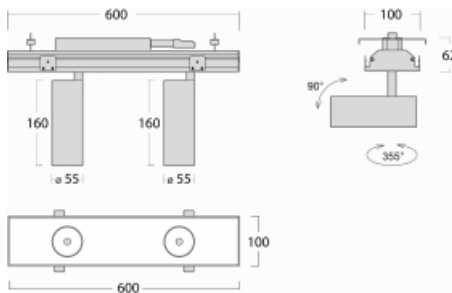

Luminaire

Rofo

250S-K0CU-20GDE/930, W

Type of installation	Recessed
Light distribution	Direct
Luminaire shape	Linear
Colour of the luminaires	White
Material	Aluminium
Lifetime	L80/B20 50 000 hours
Warranty	5 years
Description of luminaires	Luminaire recessed
item description	Knauf; Adels connector

Technical drawing

Curve

Dimensions	600 mm × 100 mm × 62 mm
Light source	LED MODUL
Type of optical system	Reflector
Luminous flux*	1200 lm
Colour Temperature	3000 K warm white
Luminous efficacy	88 lm/W
MacAdam Light source	3
Colour rendering index	90
Beam angle	27°

Luminaire power input*	27.2 W
Connection of the luminaires	ON/OFF
Electrical voltage	220-240V
Frequency	50/60Hz

  IP 20

*±10 %