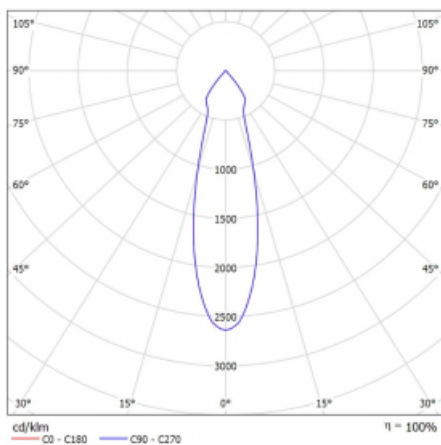

Luminaire

Rofo

250S-K0CU-20GDD/940, W

Type of installation	Recessed
Light distribution	Direct
Luminaire shape	Linear
Colour of the luminaires	White
Material	Aluminium
Lifetime	L80/B20 50 000 hours
Warranty	60 months
Description of luminaires	Luminaire recessed
item description	Knauf; Adels connector

Technical drawing

Curve

Dimensions	600 mm × 100 mm × 62 mm
Light source	LED MODUL
Type of optical system	Reflector
Luminous flux	1250 lm ± 10 %
Colour Temperature	4000 K cool white
Luminous efficacy	92 lm/W
MacAdam Light source	3
Colour rendering index	90
Beam angle	27°

Luminaire power input 27.2 W \pm 10 %

Connection of the luminaires DALI dimmable

Electrical voltage 220-240V

Frequency 50/60Hz

 **CE** IP 20