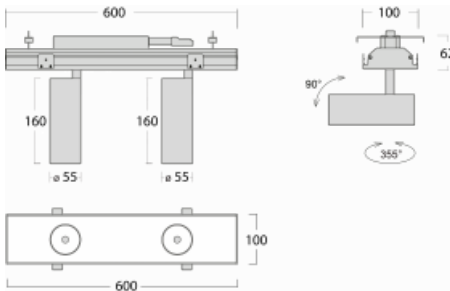

# Rofo

250S-K0CU-20GDD/940, W

Type of installation	Recessed
Light distribution	Direct
Luminaire shape	Linear
Colour of the luminaires	White
Material	Aluminium
Lifetime	L80/B20 50 000 hours
Warranty	5 years
Description of luminaires	Luminaire recessed
item description	Knauf; Adels connector

**Technical drawing**

**Curve**

Dimensions	600 mm × 100 mm × 62 mm
Light source	LED MODUL
Type of optical system	Reflector
Luminous flux*	1250 lm
Colour Temperature	4000 K cool white
Luminous efficacy	92 lm/W
MacAdam Light source	3
Colour rendering index	90
Beam angle	27°