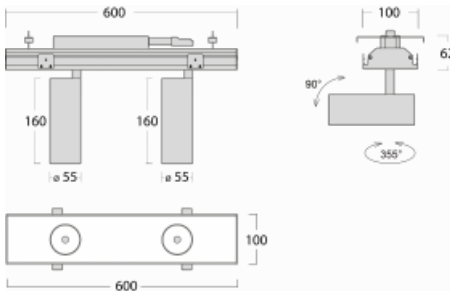

Luminaire

Rofo

250S-K0CU-20GDD/940, W

Type of installation	Recessed
Light distribution	Direct
Luminaire shape	Linear
Colour of the luminaires	White
Material	Aluminium
Lifetime	L80/B20 50 000 hours
Warranty	60 months
Description of luminaires	Luminaire recessed
item description	Knauf; Adels connector

Technical drawing

Curve

Dimensions	600 mm × 100 mm × 62 mm
Light source	LED MODUL
Type of optical system	Reflector
Luminous flux	1250 lm ± 10 %
Colour Temperature	4000 K cool white
Luminous efficacy	92 lm/W
MacAdam Light source	3
Colour rendering index	90
Beam angle	27°

Luminaire power input 27.2 W \pm 10 %

Connection of the luminaires DALI dimmable

Electrical voltage 220-240V

Frequency 50/60Hz

 **CE** IP 20