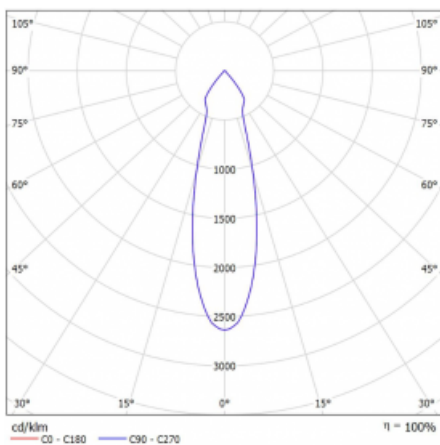

# Rofo

250S-K0CU-20GDD/940, W

Type of installation	Recessed
Light distribution	Direct
Luminaire shape	Linear
Colour of the luminaires	White
Material	Aluminium
Lifetime	L80/B20 50 000 hours
Warranty	5 years
Description of luminaires	Luminaire recessed
item description	Knauf; Adels connector

**Technical drawing**

**Curve**

Dimensions	600 mm × 100 mm × 62 mm
Light source	LED MODUL
Type of optical system	Reflector
Luminous flux*	1250 lm
Colour Temperature	4000 K cool white
Luminous efficacy	92 lm/W
MacAdam Light source	3
Colour rendering index	90
Beam angle	27°