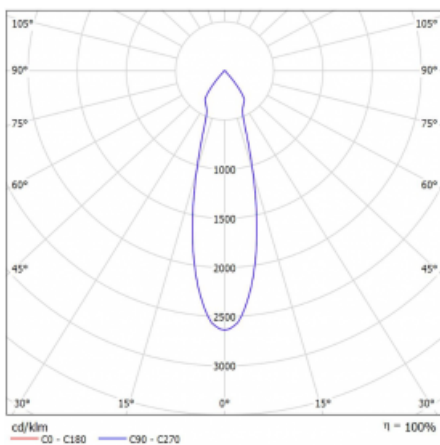

# Rofo

250S-K0CU-20GDD/930, W

Type of installation	Recessed
Light distribution	Direct
Luminaire shape	Linear
Colour of the luminaires	White
Material	Aluminium
Lifetime	L80/B20 50 000 hours
Warranty	5 years
Description of luminaires	Luminaire recessed
item description	Knauf; Adels connector

**Technical drawing**

**Curve**

Dimensions	600 mm × 100 mm × 62 mm
Light source	LED MODUL
Type of optical system	Reflector
Luminous flux*	1200 lm
Colour Temperature	3000 K warm white
Luminous efficacy	88 lm/W
MacAdam Light source	3
Colour rendering index	90
Beam angle	27°