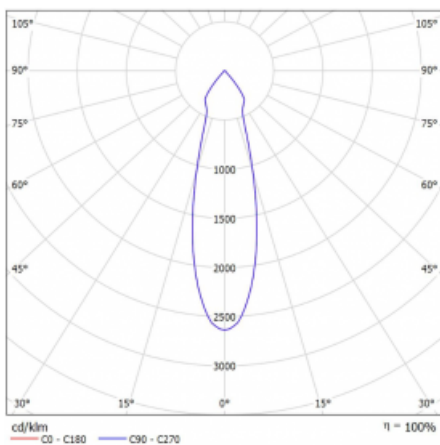

Luminaire

Rofo

250S-K0CU-20GDD/930, W

Type of installation	Recessed
Light distribution	Direct
Luminaire shape	Linear
Colour of the luminaires	White
Material	Aluminium
Lifetime	L80/B20 50 000 hours
Warranty	60 months
Description of luminaires	Luminaire recessed
item description	Knauf; Adels connector

Technical drawing

Curve

Dimensions	600 mm × 100 mm × 62 mm
Light source	LED MODUL
Type of optical system	Reflector
Luminous flux	1200 lm ± 10 %
Colour Temperature	3000 K warm white
Luminous efficacy	88 lm/W
MacAdam Light source	3
Colour rendering index	90
Beam angle	27°

Luminaire power input 27.2 W \pm 10 %

Connection of the luminaires DALI dimmable

Electrical voltage 220-240V

Frequency 50/60Hz

 **CE** IP 20