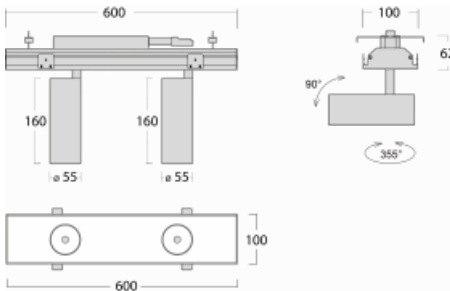

# Rofo

250S-K0CU-20GDD/930, W

Type of installation	Recessed
Light distribution	Direct
Luminaire shape	Linear
Colour of the luminaires	White
Material	Aluminium
Lifetime	L80/B20 50 000 hours
Warranty	5 years
Description of luminaires	Luminaire recessed
item description	Knauf; Adels connector

**Technical drawing**

**Curve**

Dimensions	600 mm × 100 mm × 62 mm
Light source	LED MODUL
Type of optical system	Reflector
Luminous flux*	1200 lm
Colour Temperature	3000 K warm white
Luminous efficacy	88 lm/W
MacAdam Light source	3
Colour rendering index	90
Beam angle	27°