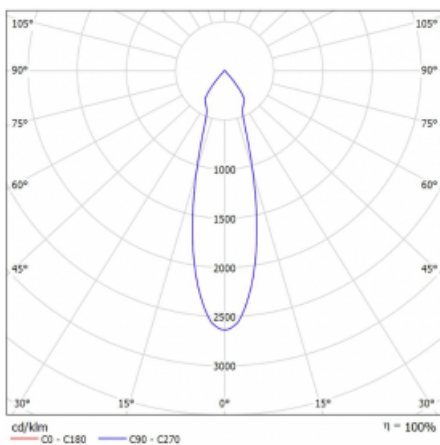

# Rofo

250S-K0CU-10GGE/940, W

Type of installation	Recessed
Light distribution	Direct
Luminaire shape	Linear
Colour of the luminaires	White
Material	Aluminium
Lifetime	L80/B20 50 000 hours
Warranty	5 years
Description of luminaires	Luminaire recessed
item description	Knauf; Adels connector

**Technical drawing**

**Curve**

Dimensions	600 mm × 100 mm × 62 mm
Light source	LED MODUL
Type of optical system	Reflector
Luminous flux*	1750 lm
Colour Temperature	4000 K cool white
Luminous efficacy	88 lm/W
MacAdam Light source	3
Colour rendering index	90
Beam angle	27°