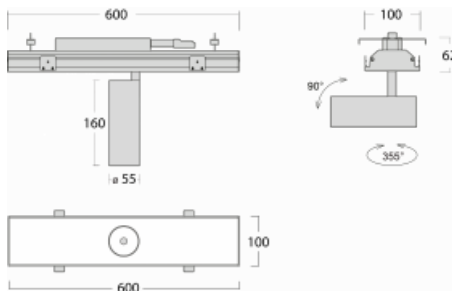

# Rofo

250S-K0CU-10GGE/940, W

Type of installation	Recessed
Light distribution	Direct
Luminaire shape	Linear
Colour of the luminaires	White
Material	Aluminium
Lifetime	L80/B20 50 000 hours
Warranty	5 years
Description of luminaires	Luminaire recessed
item description	Knauf; Adels connector

**Technical drawing**

**Curve**

Dimensions	600 mm × 100 mm × 62 mm
Light source	LED MODUL
Type of optical system	Reflector
Luminous flux*	1750 lm
Colour Temperature	4000 K cool white
Luminous efficacy	88 lm/W
MacAdam Light source	3
Colour rendering index	90
Beam angle	27°