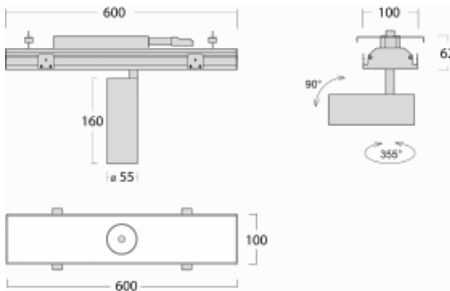

# Rofo

250S-K0CU-10GGE/930, W

Type of installation	Recessed
Light distribution	Direct
Luminaire shape	Linear
Colour of the luminaires	White
Material	Aluminium
Lifetime	L80/B20 50 000 hours
Warranty	5 years
Description of luminaires	Luminaire recessed
item description	Knauf; Adels connector

**Technical drawing**

Dimensions 600 mm × 100 mm × 62 mm

Light source LED MODUL

Type of optical system Reflector

Luminous flux\* 1650 lm

Colour Temperature 3000 K warm white

Luminous efficacy 83 lm/W

MacAdam Light source 3

Colour rendering index 90

Beam angle 27°

**Curve**

Luminaire power input*	20 W
Connection of the luminaires	ON/OFF
Electrical voltage	220-240V
Frequency	50/60Hz

  IP 20

\*±10 %