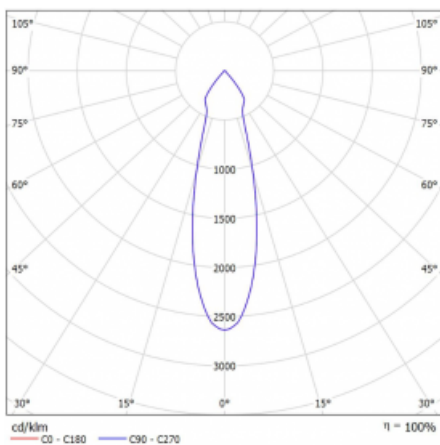

# Rofo

**250S-K0CU-10GGE/930, W**

Type of installation	Recessed
Light distribution	Direct
Luminaire shape	Linear
Colour of the luminaires	White
Material	Aluminium
Lifetime	L80/B20 50 000 hours
Warranty	60 months
Description of luminaires	Luminaire recessed
item description	Knauf; Adels connector

**Technical drawing**

**Curve**

Dimensions	600 mm × 100 mm × 62 mm
Light source	LED MODUL
Type of optical system	Reflector
Luminous flux	1650 lm ± 10 %
Colour Temperature	3000 K warm white
Luminous efficacy	83 lm/W
MacAdam Light source	3
Colour rendering index	90
Beam angle	27°