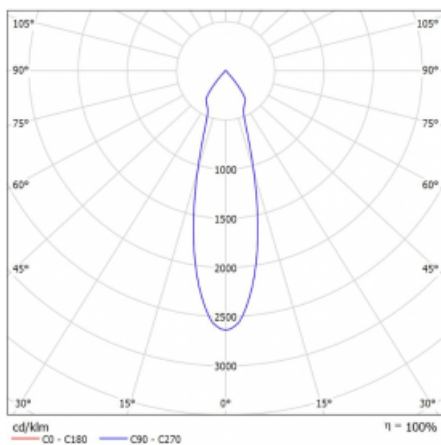

# Rofo

250S-K0CU-10GGE/930, W

Type of installation	Recessed
Light distribution	Direct
Luminaire shape	Linear
Colour of the luminaires	White
Material	Aluminium
Lifetime	L80/B20 50 000 hours
Warranty	5 years
Description of luminaires	Luminaire recessed
item description	Knauf; Adels connector

**Technical drawing**

Dimensions 600 mm × 100 mm × 62 mm

Light source LED MODUL

Type of optical system Reflector

Luminous flux\* 1650 lm

Colour Temperature 3000 K warm white

Luminous efficacy 83 lm/W

MacAdam Light source 3

Colour rendering index 90

Beam angle 27°

**Curve**

Luminaire power input*	20 W
Connection of the luminaires	ON/OFF
Electrical voltage	220-240V
Frequency	50/60Hz

  IP 20

\*±10 %