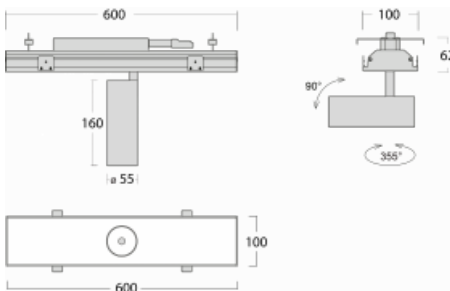

# Rofo

250S-K0CU-10GGD/940, W

Type of installation	Recessed
Light distribution	Direct
Luminaire shape	Linear
Colour of the luminaires	White
Material	Aluminium
Lifetime	L80/B20 50 000 hours
Warranty	60 months
Description of luminaires	Luminaire recessed
item description	Knauf; Adels connector

**Technical drawing**

Dimensions 600 mm × 100 mm × 62 mm

Light source LED MODUL

Type of optical system Reflector

Luminous flux 1750 lm ± 10 %

Colour Temperature 4000 K cool white

Luminous efficacy 88 lm/W

MacAdam Light source 3

Colour rendering index 90

Beam angle 27°

**Curve**

Luminaire power input 20 W  $\pm$  10 %

---

Connection of the luminaires DALI dimmable

---

Electrical voltage 220-240V