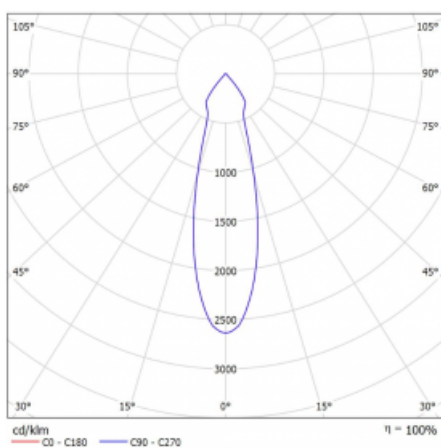

# Rofo

250S-K0CU-10GGD/940, W

Type of installation	Recessed
Light distribution	Direct
Luminaire shape	Linear
Colour of the luminaires	White
Material	Aluminium
Lifetime	L80/B20 50 000 hours
Warranty	60 months
Description of luminaires	Luminaire recessed
item description	Knauf; Adels connector

**Technical drawing**

Dimensions 600 mm × 100 mm × 62 mm

Light source LED MODUL

Type of optical system Reflector

Luminous flux 1750 lm ± 10 %

Colour Temperature 4000 K cool white

Luminous efficacy 88 lm/W

MacAdam Light source 3

Colour rendering index 90

Beam angle 27°

**Curve**

Luminaire power input 20 W  $\pm$  10 %

---

Connection of the luminaires DALI dimmable

---

Electrical voltage 220-240V