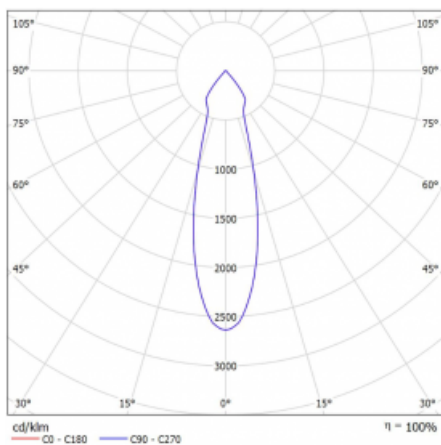

Luminaire

Rofo

250S-K0CU-10GGD/940, W

Type of installation	Recessed
Light distribution	Direct
Luminaire shape	Linear
Colour of the luminaires	White
Material	Aluminium
Lifetime	L80/B20 50 000 hours
Warranty	5 years
Description of luminaires	Luminaire recessed
item description	Knauf; Adels connector

Technical drawing

Dimensions 600 mm × 100 mm × 62 mm

Light source LED MODUL

Type of optical system Reflector

Luminous flux* 1750 lm

Colour Temperature 4000 K cool white

Luminous efficacy 88 lm/W

MacAdam Light source 3

Colour rendering index 90

Beam angle 27°

Curve

Luminaire power input*	20 W
Connection of the luminaires	DALI
Electrical voltage	220-240V
Frequency	50/60Hz

  IP 20

*±10 %