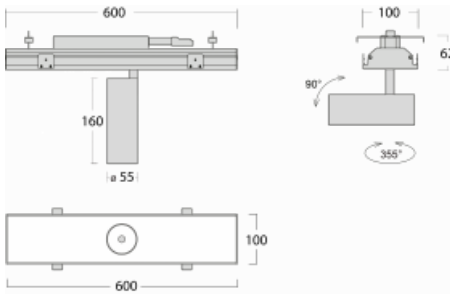

Luminaire

Rofo

250S-K0CU-10GGD/930, W

Type of installation	Recessed
Light distribution	Direct
Luminaire shape	Linear
Colour of the luminaires	White
Material	Aluminium
Lifetime	L80/B20 50 000 hours
Warranty	5 years
Description of luminaires	Luminaire recessed
item description	Knauf; Adels connector

Technical drawing

Curve

Dimensions	600 mm × 100 mm × 62 mm
Light source	LED MODUL
Type of optical system	Reflector
Luminous flux*	1650 lm
Colour Temperature	3000 K warm white
Luminous efficacy	83 lm/W
MacAdam Light source	3
Colour rendering index	90
Beam angle	27°