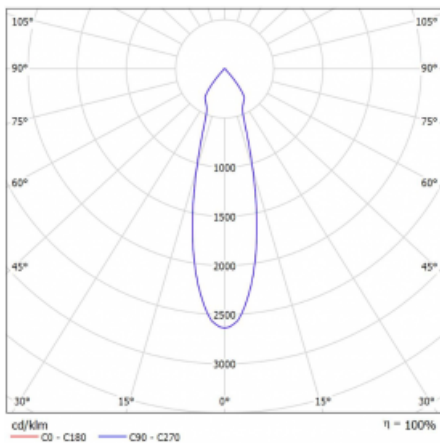

Luminaire

Rofo

250S-K0CU-10GGD/930, W

Type of installation	Recessed
Light distribution	Direct
Luminaire shape	Linear
Colour of the luminaires	White
Material	Aluminium
Lifetime	L80/B20 50 000 hours
Warranty	5 years
Description of luminaires	Luminaire recessed
item description	Knauf; Adels connector

Technical drawing

Curve

Dimensions	600 mm × 100 mm × 62 mm
Light source	LED MODUL
Type of optical system	Reflector
Luminous flux*	1650 lm
Colour Temperature	3000 K warm white
Luminous efficacy	83 lm/W
MacAdam Light source	3
Colour rendering index	90
Beam angle	27°