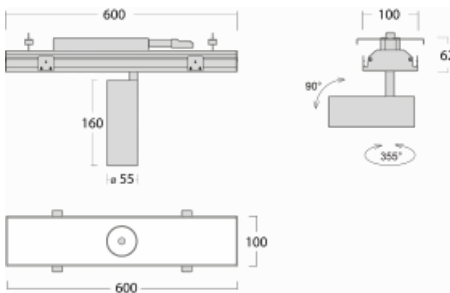

# Rofo

250S-K0CU-10GGD/930, W

Type of installation	Recessed
Light distribution	Direct
Luminaire shape	Linear
Colour of the luminaires	White
Material	Aluminium
Lifetime	L80/B20 50 000 hours
Warranty	60 months
Description of luminaires	Luminaire recessed
item description	Knauf; Adels connector

**Technical drawing**

**Curve**

Dimensions	600 mm × 100 mm × 62 mm
Light source	LED MODUL
Type of optical system	Reflector
Luminous flux	1650 lm ± 10 %
Colour Temperature	3000 K warm white
Luminous efficacy	83 lm/W
MacAdam Light source	3
Colour rendering index	90
Beam angle	27°