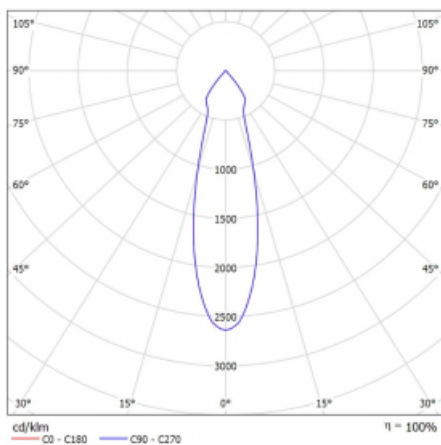

# Rofo

250S-K0CU-10GGD/930, W

Type of installation	Recessed
Light distribution	Direct
Luminaire shape	Linear
Colour of the luminaires	White
Material	Aluminium
Lifetime	L80/B20 50 000 hours
Warranty	60 months
Description of luminaires	Luminaire recessed
item description	Knauf; Adels connector

**Technical drawing**

**Curve**

Dimensions	600 mm × 100 mm × 62 mm
Light source	LED MODUL
Type of optical system	Reflector
Luminous flux	1650 lm ± 10 %
Colour Temperature	3000 K warm white
Luminous efficacy	83 lm/W
MacAdam Light source	3
Colour rendering index	90
Beam angle	27°