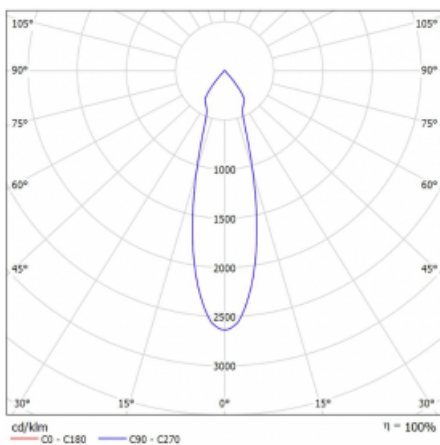

# Rofo

**250S-K0CU-10GDE/940, W**

Type of installation	Recessed
Light distribution	Direct
Luminaire shape	Linear
Colour of the luminaires	White
Material	Aluminium
Lifetime	L80/B20 50 000 hours
Warranty	5 years
Description of luminaires	Luminaire recessed
item description	Knauf; Adels connector

**Technical drawing**

**Curve**

Dimensions	600 mm × 100 mm × 62 mm
Light source	LED MODUL
Type of optical system	Reflector
Luminous flux*	1250 lm
Colour Temperature	4000 K cool white
Luminous efficacy	92 lm/W
MacAdam Light source	3
Colour rendering index	90
Beam angle	27°