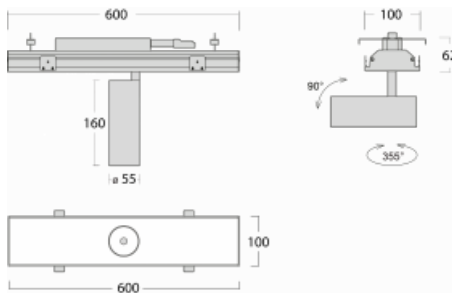

# Rofo

**250S-K0CU-10GDE/940, W**

Type of installation	Recessed
Light distribution	Direct
Luminaire shape	Linear
Colour of the luminaires	White
Material	Aluminium
Lifetime	L80/B20 50 000 hours
Warranty	5 years
Description of luminaires	Luminaire recessed
item description	Knauf; Adels connector

**Technical drawing**

**Curve**

Dimensions	600 mm × 100 mm × 62 mm
Light source	LED MODUL
Type of optical system	Reflector
Luminous flux*	1250 lm
Colour Temperature	4000 K cool white
Luminous efficacy	92 lm/W
MacAdam Light source	3
Colour rendering index	90
Beam angle	27°