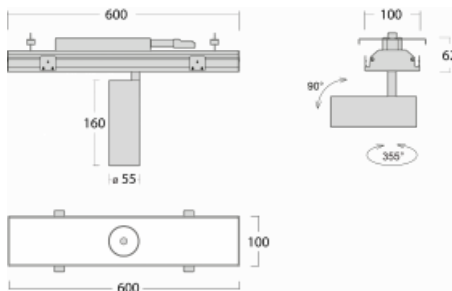

Luminaire

Rofo

250S-K0CU-10GDE/930, W

Type of installation	Recessed
Light distribution	Direct
Luminaire shape	Linear
Colour of the luminaires	White
Material	Aluminium
Lifetime	L80/B20 50 000 hours
Warranty	60 months
Description of luminaires	Luminaire recessed
item description	Knauf; Adels connector

Technical drawing

Dimensions 600 mm × 100 mm × 62 mm

Light source LED MODUL

Type of optical system Reflector

Luminous flux 1200 lm ± 10 %

Colour Temperature 3000 K warm white

Luminous efficacy 88 lm/W

MacAdam Light source 3

Colour rendering index 90

Beam angle 27°

Curve

Luminaire power input 13.6 W \pm 10 %

Connection of the luminaires Electronic ballast non-dimmable

Electrical voltage 220-240V

Frequency 50/60Hz

 **CE** IP 20