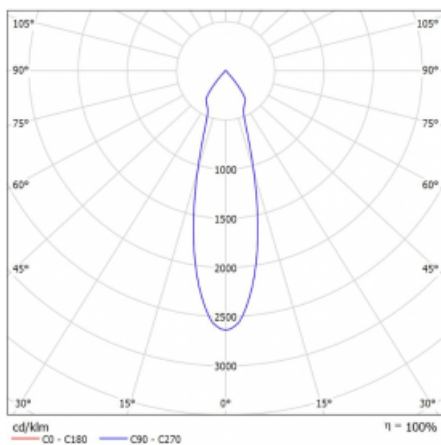

Luminaire

Rofo

250S-K0CU-10GDE/930, W

| | |
|---------------------------|------------------------|
| Type of installation | Recessed |
| Light distribution | Direct |
| Luminaire shape | Linear |
| Colour of the luminaires | White |
| Material | Aluminium |
| Lifetime | L80/B20 50 000 hours |
| Warranty | 5 years |
| Description of luminaires | Luminaire recessed |
| item description | Knauf; Adels connector |

Technical drawing

Dimensions 600 mm × 100 mm × 62 mm

Light source LED MODUL

Type of optical system Reflector

Luminous flux* 1200 lm

Colour Temperature 3000 K warm white

Luminous efficacy 88 lm/W

MacAdam Light source 3

Colour rendering index 90

Beam angle 27°

Curve

| | |
|------------------------------|----------|
| Luminaire power input* | 13.6 W |
| Connection of the luminaires | ON/OFF |
| Electrical voltage | 220-240V |
| Frequency | 50/60Hz |