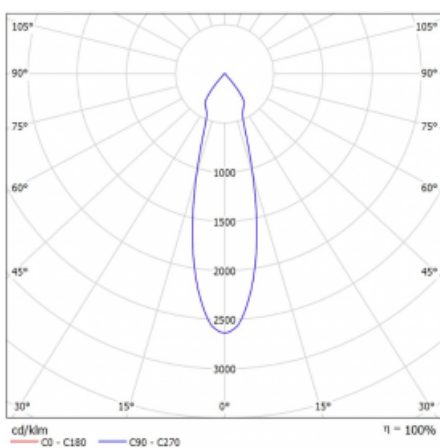

Luminaire

Rofo

250S-K0CU-10GDE/930, W

Type of installation	Recessed
Light distribution	Direct
Luminaire shape	Linear
Colour of the luminaires	White
Material	Aluminium
Lifetime	L80/B20 50 000 hours
Warranty	60 months
Description of luminaires	Luminaire recessed
item description	Knauf; Adels connector

Technical drawing

Dimensions 600 mm × 100 mm × 62 mm

Light source LED MODUL

Type of optical system Reflector

Luminous flux 1200 lm ± 10 %

Colour Temperature 3000 K warm white

Luminous efficacy 88 lm/W

MacAdam Light source 3

Colour rendering index 90

Beam angle 27°

Curve

Luminaire power input 13.6 W \pm 10 %

Connection of the luminaires Electronic ballast non-dimmable

Electrical voltage 220-240V

Frequency 50/60Hz

 **CE** IP 20