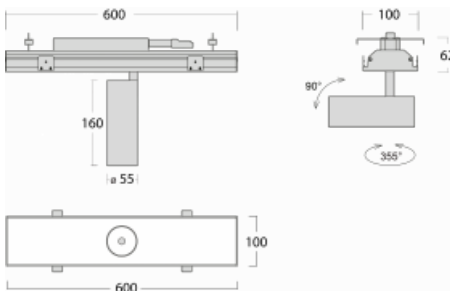

Luminaire

Rofo

250S-K0CU-10GDE/930, W

| | |
|---------------------------|------------------------|
| Type of installation | Recessed |
| Light distribution | Direct |
| Luminaire shape | Linear |
| Colour of the luminaires | White |
| Material | Aluminium |
| Lifetime | L80/B20 50 000 hours |
| Warranty | 5 years |
| Description of luminaires | Luminaire recessed |
| item description | Knauf; Adels connector |

Technical drawing

Dimensions 600 mm × 100 mm × 62 mm

Light source LED MODUL

Type of optical system Reflector

Luminous flux* 1200 lm

Colour Temperature 3000 K warm white

Luminous efficacy 88 lm/W

MacAdam Light source 3

Colour rendering index 90

Beam angle 27°

Curve

| | |
|------------------------------|----------|
| Luminaire power input* | 13.6 W |
| Connection of the luminaires | ON/OFF |
| Electrical voltage | 220-240V |
| Frequency | 50/60Hz |