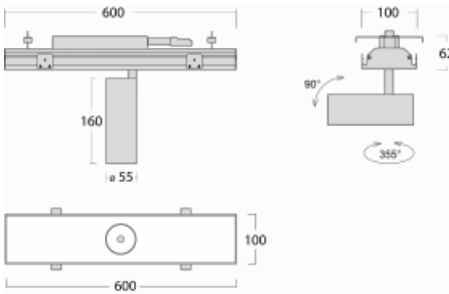

Luminaire

Rofo

250S-K0CU-10GDD/940, W

Type of installation	Recessed
Light distribution	Direct
Luminaire shape	Linear
Colour of the luminaires	White
Material	Aluminium
Lifetime	L80/B20 50 000 hours
Warranty	5 years
Description of luminaires	Luminaire recessed
item description	Knauf; Adels connector

Technical drawing

Curve

Dimensions	600 mm × 100 mm × 62 mm
Light source	LED MODUL
Type of optical system	Reflector
Luminous flux*	1250 lm
Colour Temperature	4000 K cool white
Luminous efficacy	92 lm/W
MacAdam Light source	3
Colour rendering index	90
Beam angle	27°