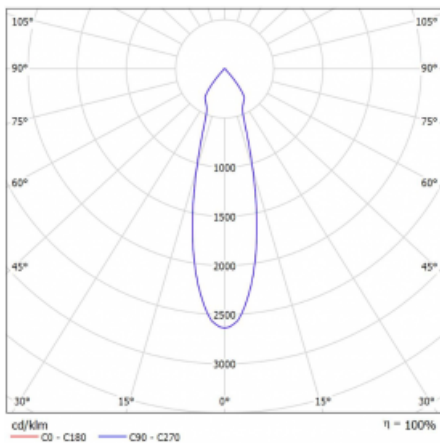

Luminaire

Rofo

250S-K0CU-10GDD/940, W

Type of installation	Recessed
Light distribution	Direct
Luminaire shape	Linear
Colour of the luminaires	White
Material	Aluminium
Lifetime	L80/B20 50 000 hours
Warranty	5 years
Description of luminaires	Luminaire recessed
item description	Knauf; Adels connector

Technical drawing

Curve

Dimensions	600 mm × 100 mm × 62 mm
Light source	LED MODUL
Type of optical system	Reflector
Luminous flux*	1250 lm
Colour Temperature	4000 K cool white
Luminous efficacy	92 lm/W
MacAdam Light source	3
Colour rendering index	90
Beam angle	27°