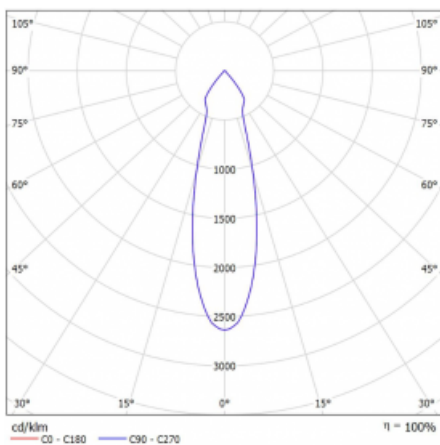

Luminaire

Rofo

250S-K0CU-10GDD/940, W

Type of installation	Recessed
Light distribution	Direct
Luminaire shape	Linear
Colour of the luminaires	White
Material	Aluminium
Lifetime	L80/B20 50 000 hours
Warranty	60 months
Description of luminaires	Luminaire recessed
item description	Knauf; Adels connector

Technical drawing

Curve

Dimensions	600 mm × 100 mm × 62 mm
Light source	LED MODUL
Type of optical system	Reflector
Luminous flux	1250 lm ± 10 %
Colour Temperature	4000 K cool white
Luminous efficacy	92 lm/W
MacAdam Light source	3
Colour rendering index	90
Beam angle	27°