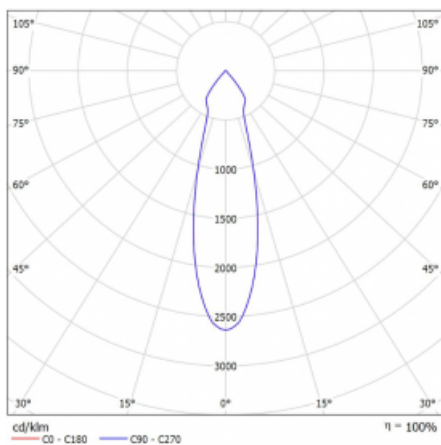

# Rofo

250S-K0CU-10GDD/930, W

Type of installation	Recessed
Light distribution	Direct
Luminaire shape	Linear
Colour of the luminaires	White
Material	Aluminium
Lifetime	L80/B20 50 000 hours
Warranty	60 months
Description of luminaires	Luminaire recessed
item description	Knauf; Adels connector

**Technical drawing**

Dimensions 600 mm × 100 mm × 62 mm

Light source LED MODUL

Type of optical system Reflector

Luminous flux 1200 lm ± 10 %

Colour Temperature 3000 K warm white

Luminous efficacy 88 lm/W

MacAdam Light source 3

Colour rendering index 90

Beam angle 27°

**Curve**

Luminaire power input	13.6 W $\pm$ 10 %
Connection of the luminaires	DALI dimmable
Electrical voltage	220-240V
Frequency	50/60Hz

 **CE** IP 20