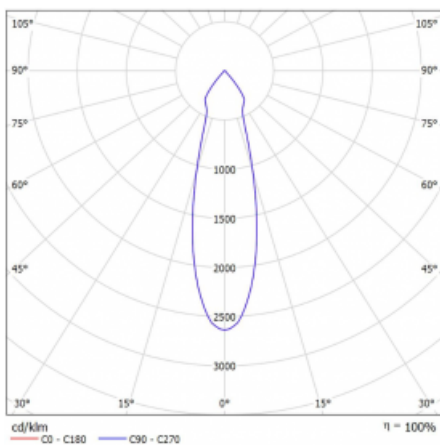

Luminaire

Rofo

250S-K0CU-10GDD/930, W

Type of installation	Recessed
Light distribution	Direct
Luminaire shape	Linear
Colour of the luminaires	White
Material	Aluminium
Lifetime	L80/B20 50 000 hours
Warranty	5 years
Description of luminaires	Luminaire recessed
item description	Knauf; Adels connector

Technical drawing

Dimensions	600 mm × 100 mm × 62 mm
Light source	LED MODUL
Type of optical system	Reflector
Luminous flux*	1200 lm
Colour Temperature	3000 K warm white
Luminous efficacy	88 lm/W
MacAdam Light source	3
Colour rendering index	90
Beam angle	27°

Curve