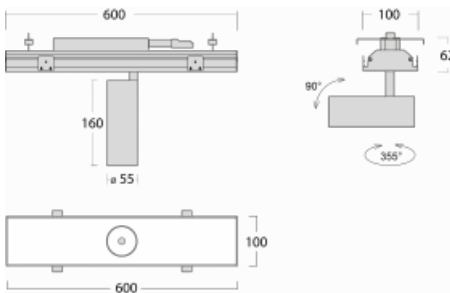

# Rofo

250S-K0CU-10GDD/930, W

Type of installation	Recessed
Light distribution	Direct
Luminaire shape	Linear
Colour of the luminaires	White
Material	Aluminium
Lifetime	L80/B20 50 000 hours
Warranty	60 months
Description of luminaires	Luminaire recessed
item description	Knauf; Adels connector

**Technical drawing**

Dimensions 600 mm × 100 mm × 62 mm

Light source LED MODUL

Type of optical system Reflector

Luminous flux 1200 lm ± 10 %

Colour Temperature 3000 K warm white

Luminous efficacy 88 lm/W

MacAdam Light source 3

Colour rendering index 90

Beam angle 27°

**Curve**

Luminaire power input	13.6 W $\pm$ 10 %
Connection of the luminaires	DALI dimmable
Electrical voltage	220-240V
Frequency	50/60Hz

 **CE** IP 20