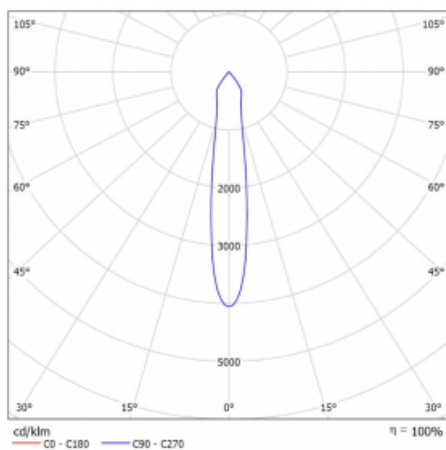

Technical drawing

Dimensions 600 mm × 100 mm × 62 mm

Light source LED MODUL

Type of optical system Reflector

Luminous flux 1750 lm ± 10 %

Colour Temperature 4000 K cool white

Luminous efficacy 88 lm/W

MacAdam Light source 3

Colour rendering index 90

Beam angle 17°

Curve

Luminaire power input 60 W \pm 10 %

Connection of the luminaires Electronic ballast non-dimmable

Electrical voltage 220-240V

Frequency 50/60Hz

  IP 20