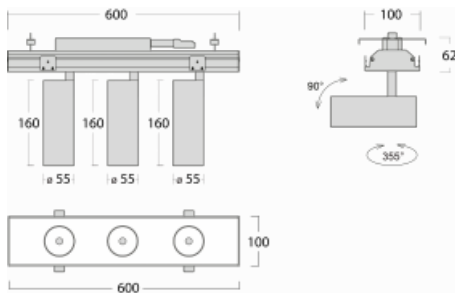

Luminaire

Rofo

250S-KOCS-30GGE/940, W

Type of installation	Recessed
Light distribution	Direct
Luminaire shape	Linear
Colour of the luminaires	White
Material	Aluminium
Lifetime	L80/B20 50 000 hours
Warranty	60 months
Description of luminaires	Luminaire recessed
item description	Knauf; Adels connector

Technical drawing

Dimensions 600 mm × 100 mm × 62 mm

Light source LED MODUL

Type of optical system Reflector

Luminous flux 1750 lm ± 10 %

Colour Temperature 4000 K cool white

Luminous efficacy 88 lm/W

MacAdam Light source 3

Colour rendering index 90

Beam angle 17°

Curve

Luminaire power input 60 W \pm 10 %

Connection of the luminaires Electronic ballast non-dimmable

Electrical voltage 220-240V

Frequency 50/60Hz

  IP 20