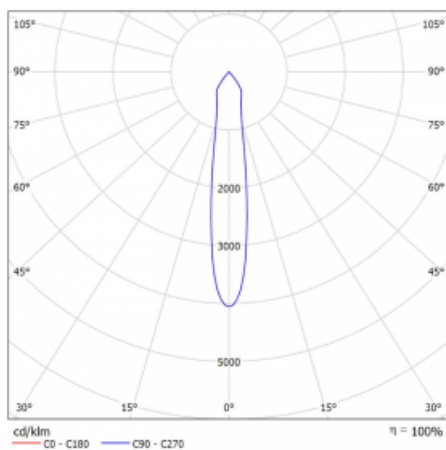

Luminaire

Rofo

250S-KOCS-30GGE/930, W

Type of installation	Recessed
Light distribution	Direct
Luminaire shape	Linear
Colour of the luminaires	White
Material	Aluminium
Lifetime	L80/B20 50 000 hours
Warranty	5 years
Description of luminaires	Luminaire recessed
item description	Knauf; Adels connector

Technical drawing

Curve

Dimensions	600 mm × 100 mm × 62 mm
Light source	LED MODUL
Type of optical system	Reflector
Luminous flux*	1650 lm
Colour Temperature	3000 K warm white
Luminous efficacy	83 lm/W
MacAdam Light source	3
Colour rendering index	90
Beam angle	17°