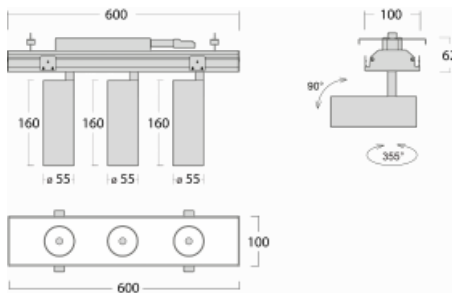

Luminaire

Rofo

250S-KOCS-30GGE/930, W

Type of installation	Recessed
Light distribution	Direct
Luminaire shape	Linear
Colour of the luminaires	White
Material	Aluminium
Lifetime	L80/B20 50 000 hours
Warranty	5 years
Description of luminaires	Luminaire recessed
item description	Knauf; Adels connector

Technical drawing

Curve

Dimensions	600 mm × 100 mm × 62 mm
Light source	LED MODUL
Type of optical system	Reflector
Luminous flux*	1650 lm
Colour Temperature	3000 K warm white
Luminous efficacy	83 lm/W
MacAdam Light source	3
Colour rendering index	90
Beam angle	17°