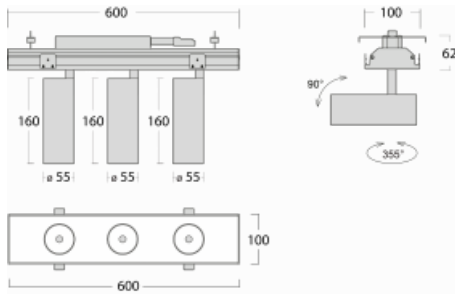

Luminaire

Rofo

250S-K0CS-30GGD/940, W

Type of installation	Recessed
Light distribution	Direct
Luminaire shape	Linear
Colour of the luminaires	White
Material	Aluminium
Lifetime	L80/B20 50 000 hours
Warranty	60 months
Description of luminaires	Luminaire recessed
item description	Knauf; Adels connector

Technical drawing

Dimensions 600 mm × 100 mm × 62 mm

Light source LED MODUL

Type of optical system Reflector

Luminous flux 1750 lm ± 10 %

Colour Temperature 4000 K cool white

Luminous efficacy 88 lm/W

MacAdam Light source 3

Colour rendering index 90

Beam angle 17°

Curve

Luminaire power input 60 W \pm 10 %

Connection of the luminaires DALI dimmable

Electrical voltage 220-240V

Frequency 50/60Hz

 **CE** IP 20