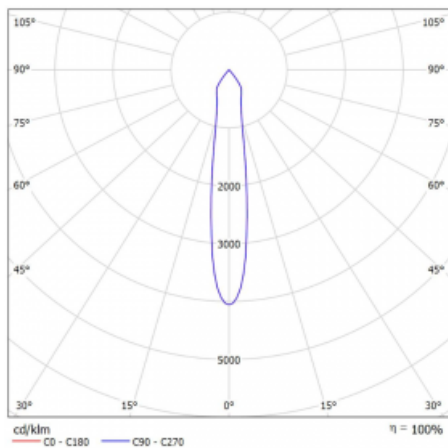

Luminaire

Rofo

250S-K0CS-30GGD/940, W

Type of installation	Recessed
Light distribution	Direct
Luminaire shape	Linear
Colour of the luminaires	White
Material	Aluminium
Lifetime	L80/B20 50 000 hours
Warranty	60 months
Description of luminaires	Luminaire recessed
item description	Knauf; Adels connector

Technical drawing

Dimensions 600 mm × 100 mm × 62 mm

Light source LED MODUL

Type of optical system Reflector

Luminous flux 1750 lm ± 10 %

Colour Temperature 4000 K cool white

Luminous efficacy 88 lm/W

MacAdam Light source 3

Colour rendering index 90

Beam angle 17°

Curve

Luminaire power input 60 W \pm 10 %

Connection of the luminaires DALI dimmable

Electrical voltage 220-240V

Frequency 50/60Hz

 **CE** IP 20