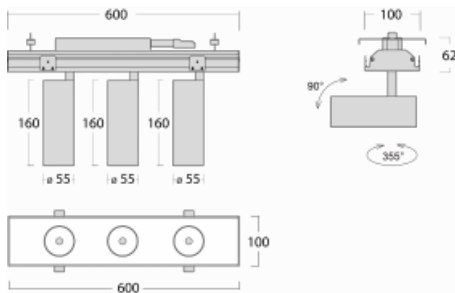

Luminaire

Rofo

250S-K0CS-30GGD/940, W

Type of installation	Recessed
Light distribution	Direct
Luminaire shape	Linear
Colour of the luminaires	White
Material	Aluminium
Lifetime	L80/B20 50 000 hours
Warranty	5 years
Description of luminaires	Luminaire recessed
item description	Knauf; Adels connector

Technical drawing

Curve

Dimensions	600 mm × 100 mm × 62 mm
Light source	LED MODUL
Type of optical system	Reflector
Luminous flux*	1750 lm
Colour Temperature	4000 K cool white
Luminous efficacy	88 lm/W
MacAdam Light source	3
Colour rendering index	90
Beam angle	17°