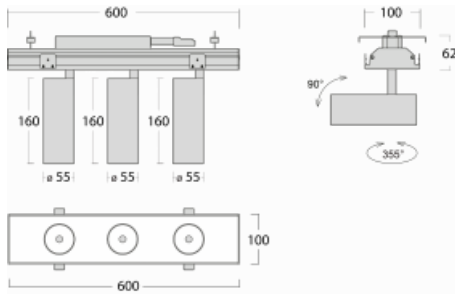

# Rofo

**250S-K0CS-30GGD/930, W**

Type of installation	Recessed
Light distribution	Direct
Luminaire shape	Linear
Colour of the luminaires	White
Material	Aluminium
Lifetime	L80/B20 50 000 hours
Warranty	60 months
Description of luminaires	Luminaire recessed
item description	Knauf; Adels connector

**Technical drawing**

**Curve**

Dimensions	600 mm × 100 mm × 62 mm
Light source	LED MODUL
Type of optical system	Reflector
Luminous flux	1650 lm ± 10 %
Colour Temperature	3000 K warm white
Luminous efficacy	83 lm/W
MacAdam Light source	3
Colour rendering index	90
Beam angle	17°