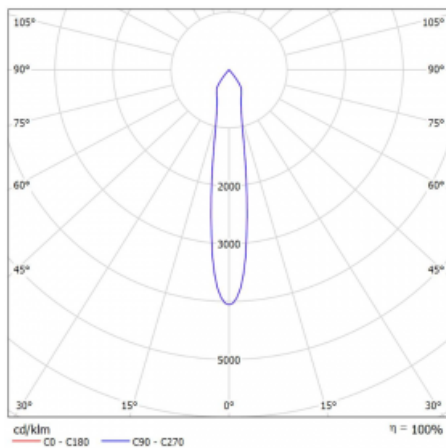

# Rofo

**250S-K0CS-30GGD/930, W**

Type of installation	Recessed
Light distribution	Direct
Luminaire shape	Linear
Colour of the luminaires	White
Material	Aluminium
Lifetime	L80/B20 50 000 hours
Warranty	60 months
Description of luminaires	Luminaire recessed
item description	Knauf; Adels connector

**Technical drawing**

**Curve**

Dimensions	600 mm × 100 mm × 62 mm
Light source	LED MODUL
Type of optical system	Reflector
Luminous flux	1650 lm ± 10 %
Colour Temperature	3000 K warm white
Luminous efficacy	83 lm/W
MacAdam Light source	3
Colour rendering index	90
Beam angle	17°